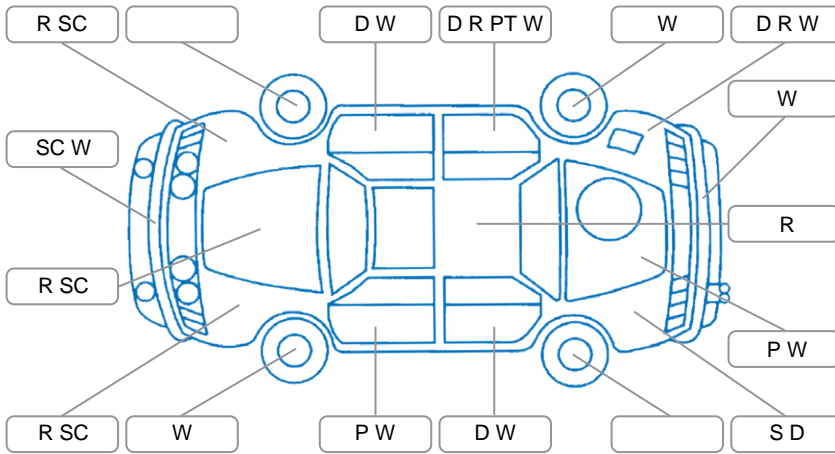

Report ID:	28,103,599	Version:	2
Created:	08 Apr 2026		

Make:	Toyota	Model:	Hiace
Body Style:	Van	Year:	2015
Rego No.:	JCY791	Rego Expiry:	26 Nov 2026
WoF Expiry:	08 Jul 2026	Odometer:	227,944 Kms
Good No.:	28103599	VIN:	JTFHX02P105003332
Next Service:	242000	Service History:	No

Key

S = Scratch R = Rust C = Crack * = Decals W = Significant scuffs
 D = Dent PT = Paint defect P = Pin dent SC = Stone Chips

Note: some defects and blemishes may not be displayed in the diagram

Body Inspection Comments

Both taillights are cracked
 Scratch on front windscreen

Conditions During Body Inspection Dry

Under Carriage and Under Bonnet Inspection Comments

Underbody surface rust

Interior Comments

Seats:	Average
Carpets:	Average
Panels:	Average
Dashboard:	Average