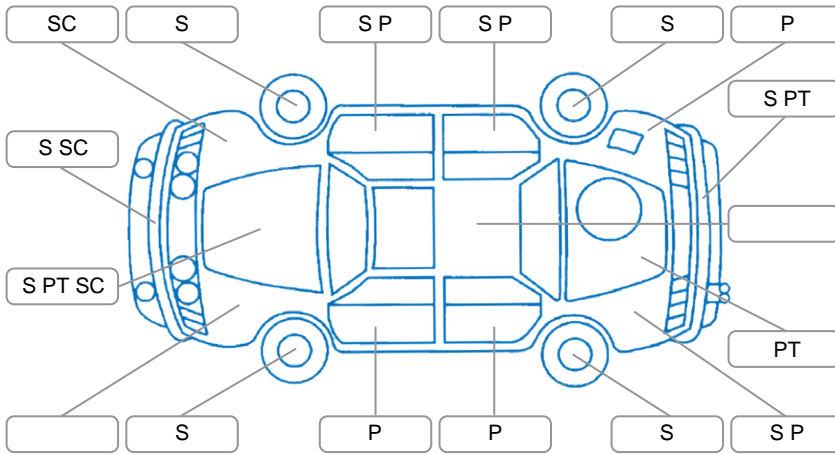

Report ID:	28,103,575	Version:	3
Created:	04 May 2026		

Make:	Mitsubishi	Model:	Galant
Body Style:	Sedan	Year:	2007
Rego No.:	HTT635	Rego Expiry:	20 Feb 2027
WoF Expiry:	15 May 2027	Odometer:	158,000 Kms
Good No.:	28103575	VIN:	7AT0CJ0JX14100392
Next Service:	167,910 Kms	Service History:	No

### Key

S = Scratch    R = Rust    C = Crack    \* = Decals    W = Significant scuffs  
 D = Dent    PT = Paint defect    P = Pin dent    SC = Stone Chips

Note: some defects and blemishes may not be displayed in the diagram