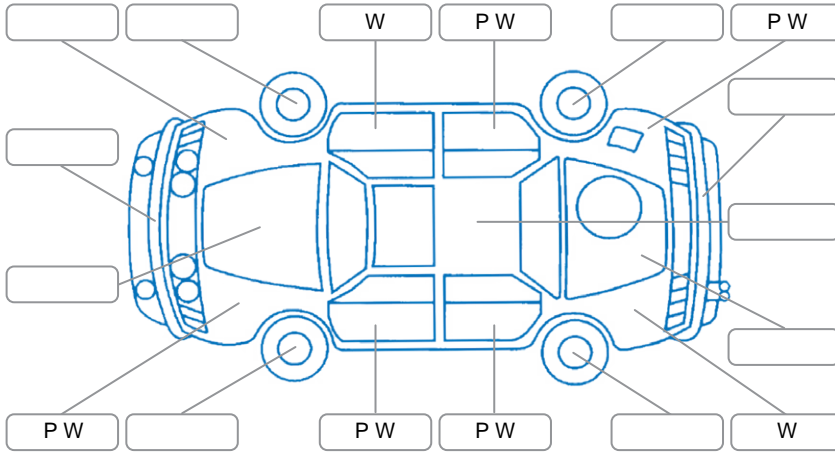

Report ID:	28,103,568	Version:	2
Created:	14 Apr 2026		

Make:	KIA	Model:	Seltos
Body Style:	SUV	Year:	2022
Rego No.:	PKU629	Rego Expiry:	28 May 2026
WoF Expiry:	28 Apr 2027	Odometer:	141,292 Kms
Good No.:	28103568	VIN:	KNAEP81ATN7349079
Next Service:	139,000Kms	Service History:	No

Key

S = Scratch R = Rust C = Crack * = Decals W = Significant scuffs
 D = Dent PT = Paint defect P = Pin dent SC = Stone Chips

Note: some defects and blemishes may not be displayed in the diagram

Body Inspection Comments

Windscreen stone chip not in CVA

Conditions During Body Inspection

Dry

Under Carriage and Under Bonnet Inspection Comments

Interior Comments

Seats:	Good
Carpets:	Good
Panels:	Good
Dashboard:	Good

General Comments