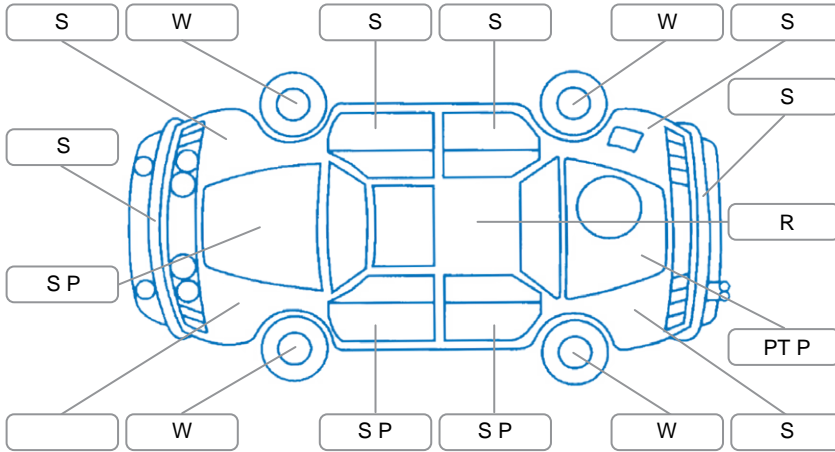

Report ID:	28,103,497	Version:	1
Created:	09 Apr 2026		

Make:	Subaru	Model:	Legacy
Body Style:	Wagon	Year:	2005
Rego No.:	JQD732	Rego Expiry:	02 Aug 2026
WoF Expiry:	07 Aug 2026	Odometer:	197,292 Kms
Good No.:	28103497	VIN:	7AT0GF0BX16026872
Next Service:	Over due	Service History:	No

**Key**

S = Scratch    R = Rust    C = Crack    \* = Decals    W = Significant scuffs  
 D = Dent    PT = Paint defect    P = Pin dent    SC = Stone Chips

Note: some defects and blemishes may not be displayed in the diagram