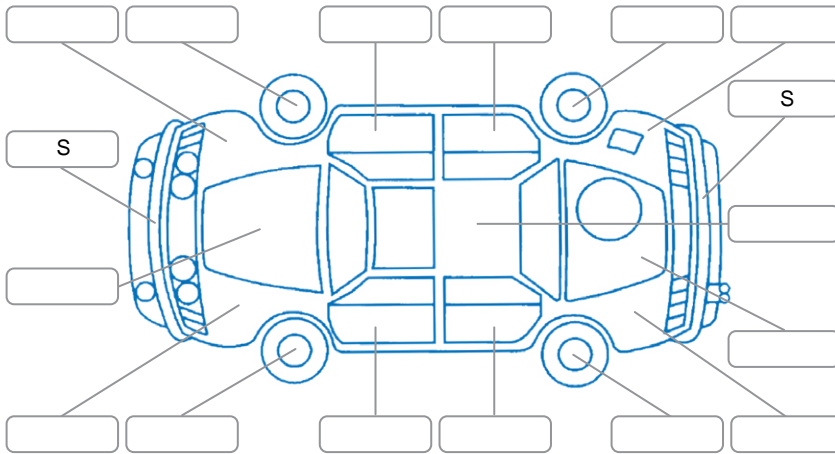

Report ID:	28,103,478	Version:	1
Created:	21 Apr 2026		

Make:	Mini	Model:	Countryman
Body Style:	SUV	Year:	2021
Rego No.:	RRH466	Rego Expiry:	13 Jan 2027
WoF Expiry:	01 May 2027	Odometer:	148,388 Kms
Good No.:	28103478	VIN:	WMW52BR0603N45646
Next Service:	158389	Service History:	No

Key
 S = Scratch R = Rust C = Crack * = Decals W = Significant scuffs
 D = Dent PT = Paint defect P = Pin dent SC = Stone Chips

Note: some defects and blemishes may not be displayed in the diagram

Body Inspection Comments

Minor stonechips on windscreen

Conditions During Body Inspection Wet

Under Carriage and Under Bonnet Inspection Comments

Front wheel drive

Interior Comments

Seats:	Good
Carpets:	Good
Panels:	Good
Dashboard:	Good