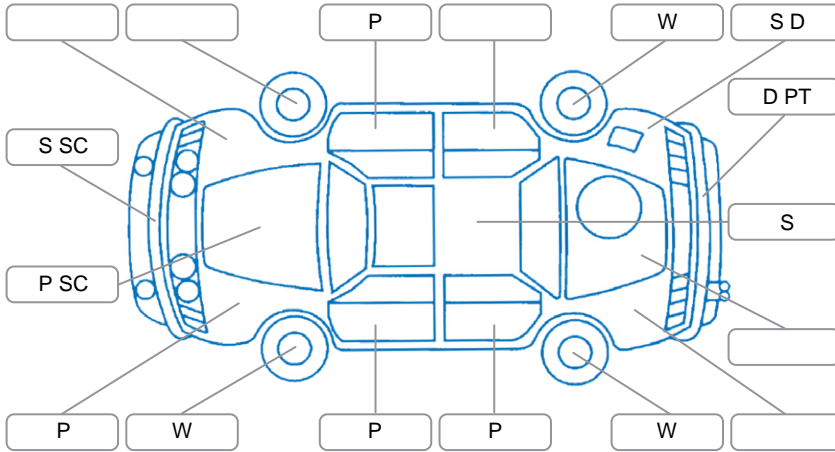

### Key

S = Scratch    R = Rust    C = Crack    \* = Decals    W = Significant scuffs  
 D = Dent    PT = Paint defect    P = Pin dent    SC = Stone Chips

Note: some defects and blemishes may not be displayed in the diagram

### Body Inspection Comments

Run Flat Tyres fitted. Paint is flaking around dent in rear bumper.

Conditions During Body Inspection

Dry

### Under Carriage and Under Bonnet Inspection Comments

Leaking from rocker cover and transmission main seal.