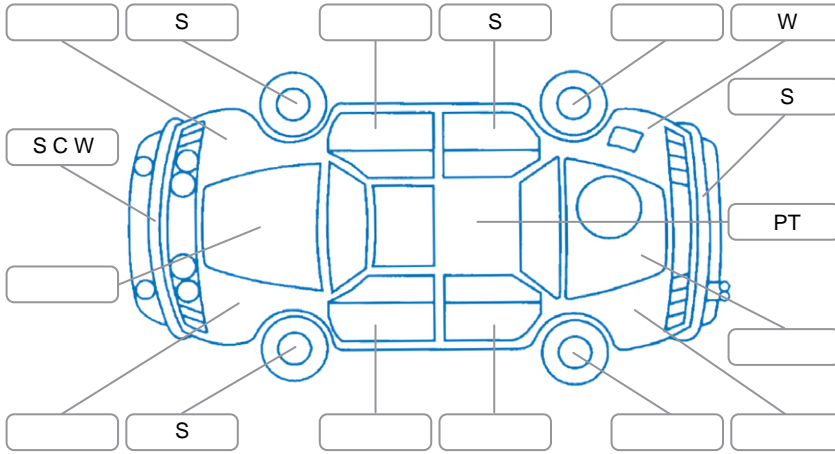

Report ID:	28,103,413	Version:	2
Created:	17 Apr 2026		

Make:	Nissan	Model:	Pathfinder
Body Style:	SUV	Year:	2018
Rego No.:	LQD134	Rego Expiry:	05 Nov 2026
WoF Expiry:	16 Apr 2027	Odometer:	222,826 Kms
Good No.:	28103413	VIN:	5N1DR2MM0JC667405
Next Service:	232000 kms	Service History:	No

Key

S = Scratch R = Rust C = Crack * = Decals W = Significant scuffs
 D = Dent PT = Paint defect P = Pin dent SC = Stone Chips

Note: some defects and blemishes may not be displayed in the diagram

Body Inspection Comments

Conditions During Body Inspection: Wet

Under Carriage and Under Bonnet Inspection Comments

Interior Comments

Seats:	Average, driver seat tear
Carpets:	Average
Panels:	Average
Dashboard:	Average

General Comments