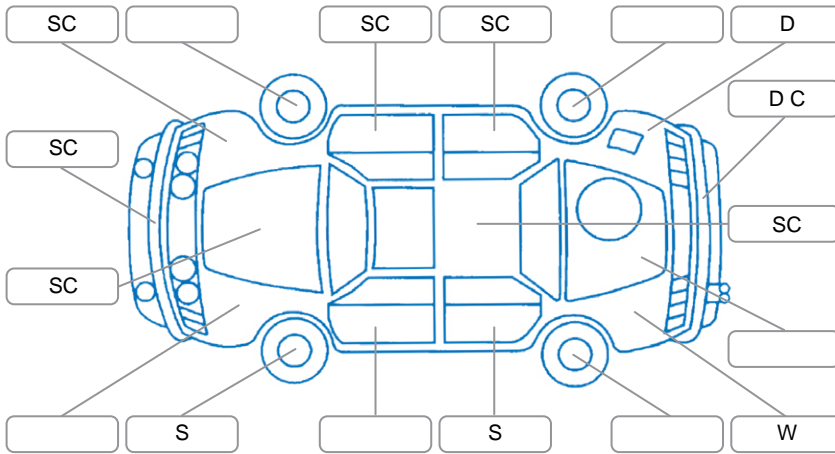

Report ID:	28,103,394	Version:	1
Created:	08 Apr 2026		

Make:	Holden	Model:	Cruze
Body Style:	Hatchback	Year:	2017
Rego No.:	KHY665	Rego Expiry:	19 Dec 2026
WoF Expiry:	10 Jun 2026	Odometer:	130,470 Kms
Good No.:	28103394	VIN:	6G1PD6EM1GL249221
Next Service:	136030	Service History:	No

Key
 S = Scratch R = Rust C = Crack * = Decals W = Significant scuffs
 D = Dent PT = Paint defect P = Pin dent SC = Stone Chips

Note: some defects and blemishes may not be displayed in the diagram

Body Inspection Comments

R/H Sill Dent ,

Conditions During Body Inspection

Wet

Under Carriage and Under Bonnet Inspection Comments

Oil seepage lower engine Area.

Interior Comments

Seats:	Good
Carpets:	Good
Panels:	Good
Dashboard:	Good