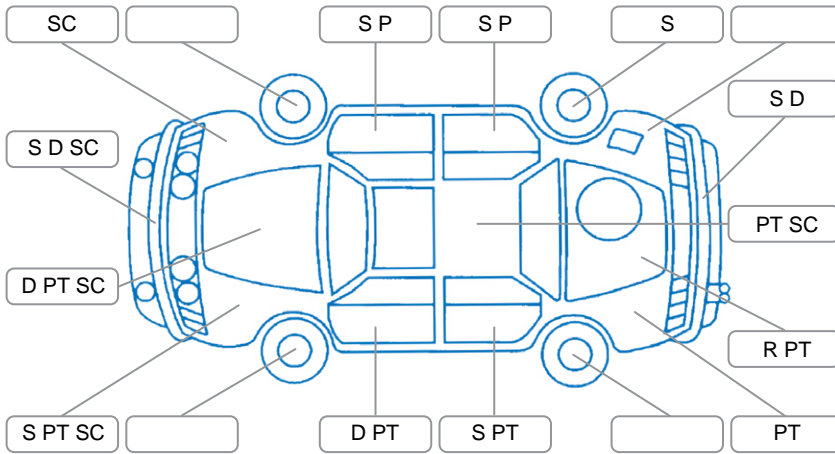

Report ID:	28,103,360	Version:	1
Created:	08 Apr 2026		

Make:	Mitsubishi	Model:	Diamante
Body Style:	Wagon	Year:	1999
Rego No.:	YH7955	Rego Expiry:	16 Jun 2026
WoF Expiry:	05 Sep 2026	Odometer:	224,995 Kms
Good No.:	28103360	VIN:	6MMKF2H46VT005707
Next Service:		Service History:	No

Key
 S = Scratch R = Rust C = Crack * = Decals W = Significant scuffs
 D = Dent PT = Paint defect P = Pin dent SC = Stone Chips

Note: some defects and blemishes may not be displayed in the diagram

Body Inspection Comments

Oil leak lower engine Area, surface rust on under body of Vehicle.

Interior Comments

Seats:	Average
Carpets:	Average
Panels:	Average
Dashboard:	Average

General Comments

Rattley & Noisy from Engine Bay when Driving .