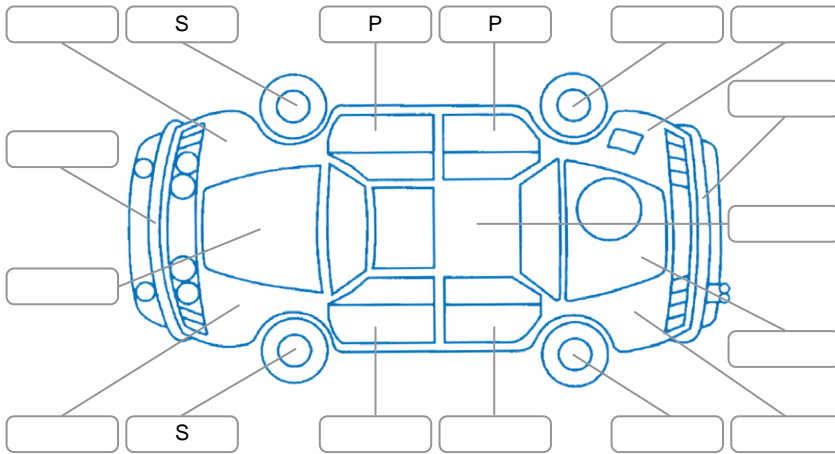

Key
 S = Scratch R = Rust C = Crack * = Decals W = Significant scuffs
 D = Dent PT = Paint defect P = Pin dent SC = Stone Chips

Note: some defects and blemishes may not be displayed in the diagram

Body Inspection Comments

Conditions During Body Inspection: Dry

Under Carriage and Under Bonnet Inspection Comments

Interior Comments

Seats:	Good
Carpets:	Good
Panels:	Good
Dashboard:	Good

General Comments

Road Conditions During Test Drive	Dry	
Engine Timing Mechanism	Timing Chain	
Evidence of Cam Belt Replacement	<input type="checkbox"/> Yes <input type="checkbox"/> No	Kms
Inspected by:	LukaAjitvan Woerden	
Published by:	Harry Dodds	
Inspection Date:	15 Apr 2026	