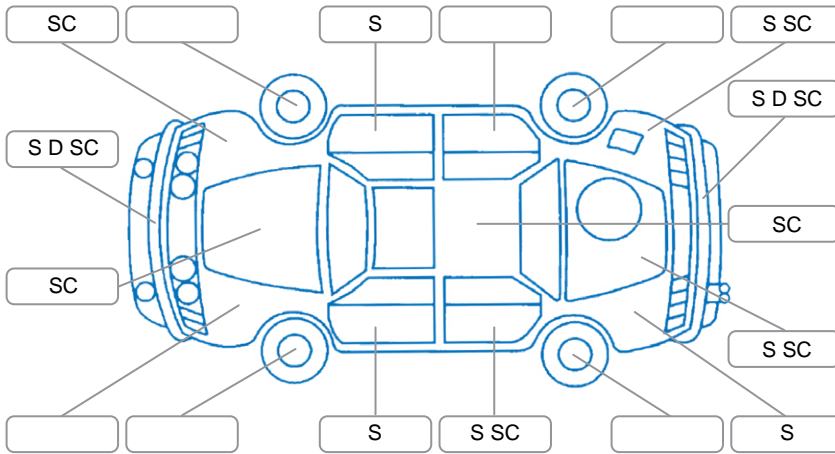

Report ID:	28,103,325	Version:	1
Created:	21 Apr 2026		

Make:	Toyota	Model:	Hiace
Body Style:	Van	Year:	2013
Rego No.:	LKS806	Rego Expiry:	07 Jun 2026
WoF Expiry:	11 Apr 2027	Odometer:	212,827 Kms
Good No.:	28103325	VIN:	7AT0H60FX18127236
Next Service:	222832	Service History:	No

Key
 S = Scratch R = Rust C = Crack * = Decals W = Significant scuffs
 D = Dent PT = Paint defect P = Pin dent SC = Stone Chips

Note: some defects and blemishes may not be displayed in the diagram

Body Inspection Comments

Minor stonechips/crack on windscreen

Conditions During Body Inspection Dry

Under Carriage and Under Bonnet Inspection Comments

Rear wheel drive

Interior Comments

Seats:	rip on drivers seat-Average
Carpets:	Good
Panels:	Good
Dashboard:	Good