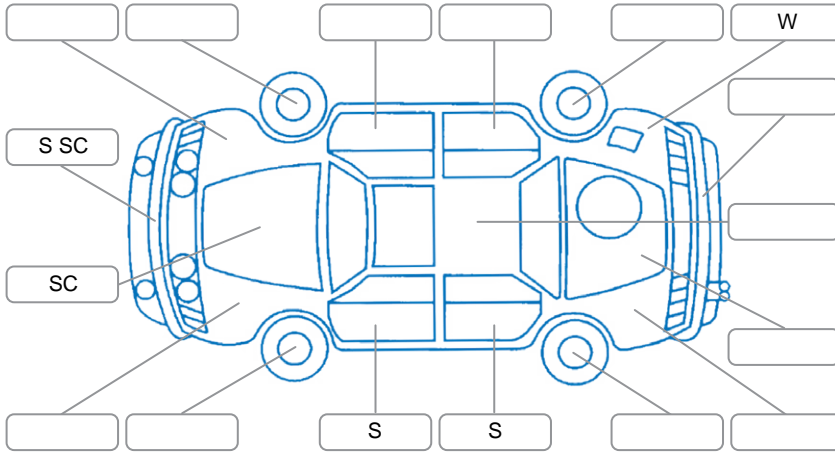

Report ID:	28,103,318	Version:	1
Created:	29 Apr 2026		

Make:	Mercedes-Benz	Model:	C180
Body Style:	Wagon	Year:	2012
Rego No.:	RKP668	Rego Expiry:	22 Jun 2026
WoF Expiry:	17 Mar 2027	Odometer:	101,292 Kms
Good No.:	28103318	VIN:	WDD2042492F958745
Next Service:	110,000kms	Service History:	Yes

Key
 S = Scratch R = Rust C = Crack * = Decals W = Significant scuffs
 D = Dent PT = Paint defect P = Pin dent SC = Stone Chips

Note: some defects and blemishes may not be displayed in the diagram

Body Inspection Comments

Conditions During Body Inspection	Dry
-----------------------------------	-----

Under Carriage and Under Bonnet Inspection Comments

Interior Comments

Seats:	leather tear drivers seat, stain on rear seats
Carpets:	stain on rear carpets.
Panels:	drivers door card ripple, boot handle trim missing
Dashboard:	Good

General Comments

Front right centre air vent broken.

Road Conditions During Test Drive	Dry
Engine Timing Mechanism	Timing Chain
Evidence of Cam Belt Replacement	<input type="checkbox"/> Yes <input type="checkbox"/> No Kms
Inspected by:	Caine Teke
Published by:	Laura Iovine
Inspection Date:	13 Apr 2026