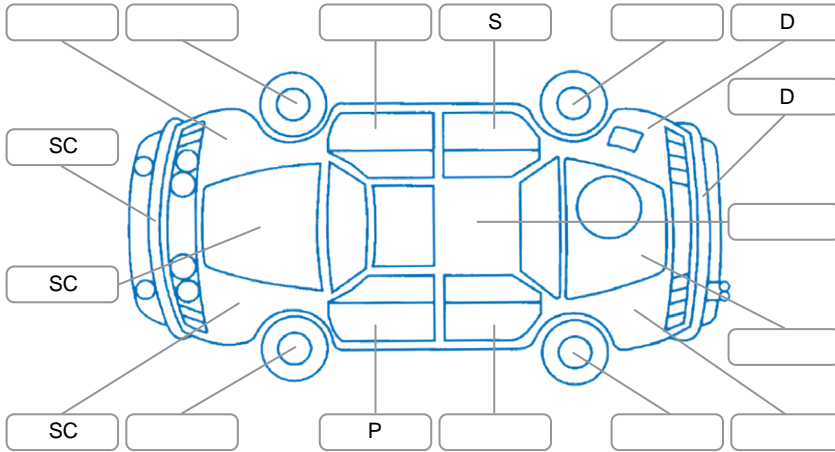

Report ID:	28,103,216	Version:	1
Created:	08 Apr 2026		

Make:	Mitsubishi	Model:	Mirage
Body Style:	Hatchback	Year:	2017
Rego No.:	KGK376	Rego Expiry:	30 Jun 2026
WoF Expiry:	28 Oct 2026	Odometer:	80,482 Kms
Good No.:	28103216	VIN:	MMAXTA03AGH003914
Next Service:	95000	Service History:	No

**Key**

S = Scratch    R = Rust    C = Crack    \* = Decals    W = Significant scuffs  
 D = Dent    PT = Paint defect    P = Pin dent    SC = Stone Chips

Note: some defects and blemishes may not be displayed in the diagram