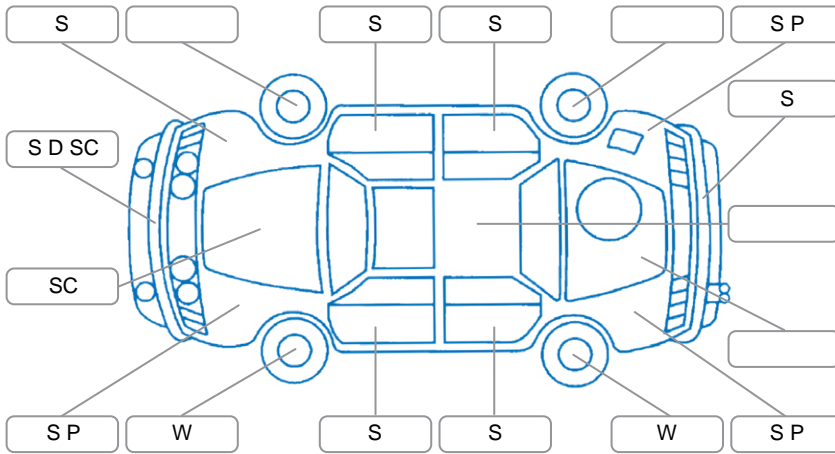

Report ID:	28,103,200	Version:	1
Created:	08 Apr 2026		

Make:	Mercedes-Benz	Model:	B-Class
Body Style:	Hatchback	Year:	2014
Rego No.:	HGP946	Rego Expiry:	02 Feb 2027
WoF Expiry:	10 Feb 2027	Odometer:	76,382 Kms
Good No.:	28103200	VIN:	WDD2462422J227226
Next Service:	85000	Service History:	No

Key

S = Scratch R = Rust C = Crack * = Decals W = Significant scuffs
 D = Dent PT = Paint defect P = Pin dent SC = Stone Chips

Note: some defects and blemishes may not be displayed in the diagram

Body Inspection Comments