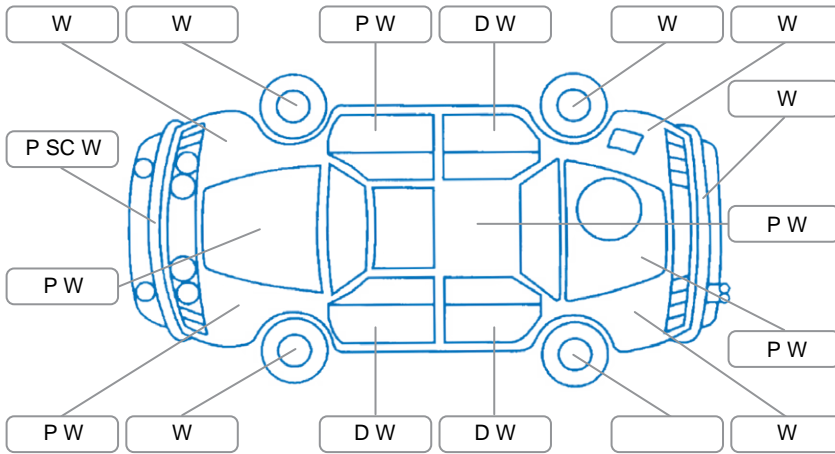

Report ID:	28,103,133	Version:	1
Created:	09 Apr 2026		

Make:	Holden	Model:	Colorado
Body Style:	Utility	Year:	2019
Rego No.:	MKY321	Rego Expiry:	06 Mar 2026
WoF Expiry:	21 Apr 2027	Odometer:	76,586 Kms
Good No.:	28103133	VIN:	MMU148LK0LH611780
Next Service:	83,000	Service History:	Yes

Key

S = Scratch R = Rust C = Crack * = Decals W = Significant scuffs
 D = Dent PT = Paint defect P = Pin dent SC = Stone Chips

Note: some defects and blemishes may not be displayed in the diagram

Body Inspection Comments

Conditions During Body Inspection: Dry

Under Carriage and Under Bonnet Inspection Comments

Subframe surface rust

Interior Comments

Seats:	Average
Carpets:	Good
Panels:	Average
Dashboard:	Good

General Comments