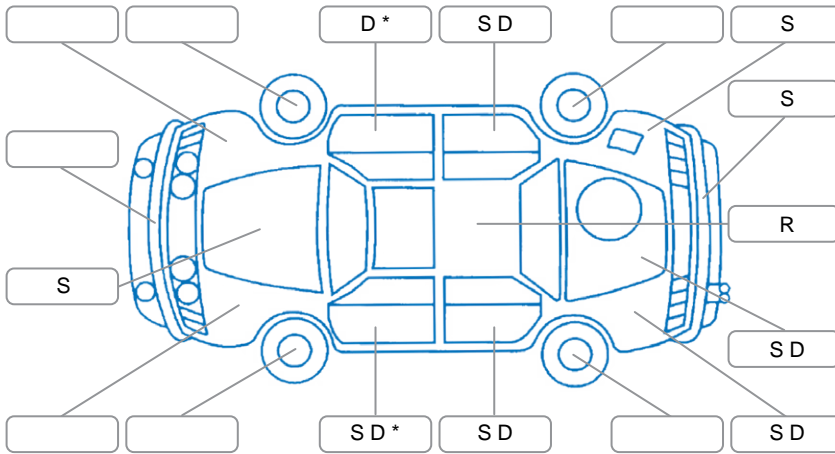

Report ID:	28,103,122	Version:	3
Created:	12 Apr 2026		

Make:	Toyota	Model:	Hiace
Body Style:	Van	Year:	2020
Rego No.:	PUW102	Rego Expiry:	24 Mar 2026
WoF Expiry:	07 Mar 2026	Odometer:	209,656 Kms
Good No.:	28103122	VIN:	7AT0H60FX23040994
Next Service:	300,000 kms	Service History:	No

**Key**  
 S = Scratch    R = Rust    C = Crack    \* = Decals    W = Significant scuffs  
 D = Dent    PT = Paint defect    P = Pin dent    SC = Stone Chips

Note: some defects and blemishes may not be displayed in the diagram