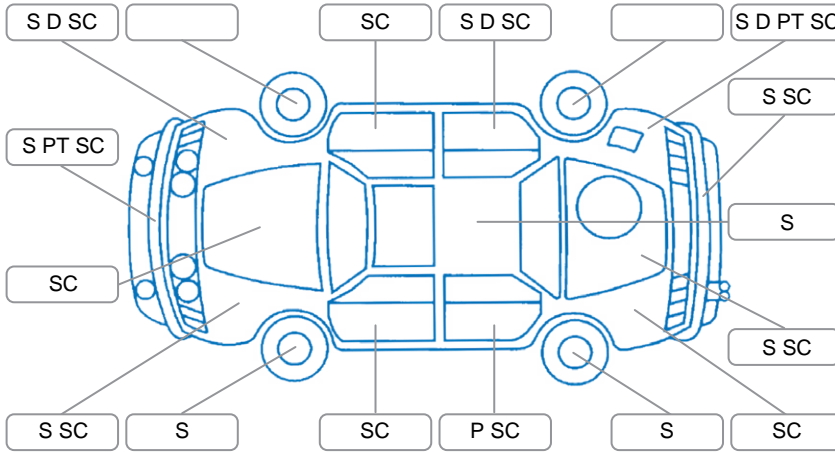

Report ID:	28,103,114	Version:	1
Created:	09 Apr 2026		

Make:	Nissan	Model:	Pulsar
Body Style:	Sedan	Year:	2001
Rego No.:	AHR808	Rego Expiry:	11 Jul 2026
WoF Expiry:	12 Jul 2026	Odometer:	134,867 Kms
Good No.:	28103114	VIN:	JN1CFAN16A0005186
Next Service:	142,365 Kms	Service History:	No

Key

S = Scratch R = Rust C = Crack * = Decals W = Significant scuffs
 D = Dent PT = Paint defect P = Pin dent SC = Stone Chips

Note: some defects and blemishes may not be displayed in the diagram

Body Inspection Comments

RH headlight loose.
 RF indicator lens cracked.

Conditions During Body Inspection Dry

Under Carriage and Under Bonnet Inspection Comments

Interior Comments

Seats:	Good
Carpets:	Good
Panels:	Good
Dashboard:	Good