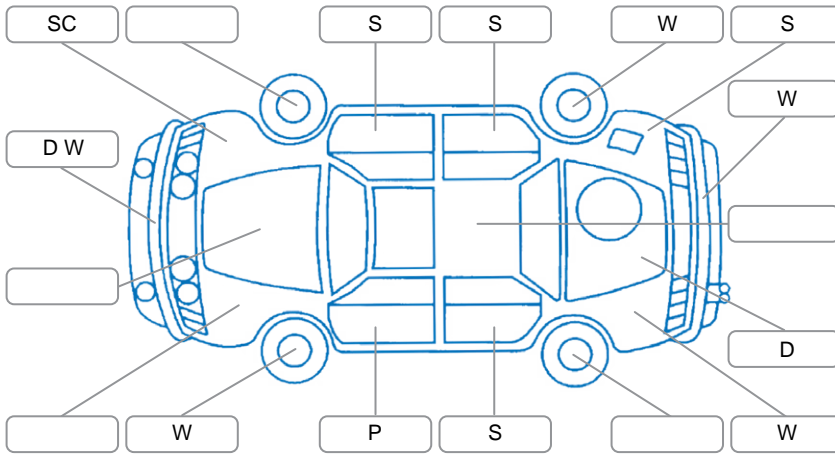

Report ID:	28,103,076	Version:	2
Created:	22 Apr 2026		

Make:	Holden	Model:	Commodore
Body Style:	Wagon	Year:	2013
Rego No.:	KHR316	Rego Expiry:	01 Jul 2026
WoF Expiry:	23 Mar 2027	Odometer:	192,565 Kms
Good No.:	28103076	VIN:	6G1EK8E36CL706745
Next Service:	13/04/27 Or 202500	Service History:	No

Key
 S = Scratch R = Rust C = Crack * = Decals W = Significant scuffs
 D = Dent PT = Paint defect P = Pin dent SC = Stone Chips

Note: some defects and blemishes may not be displayed in the diagram

Body Inspection Comments

Stone chips in windscreen.

Conditions During Body Inspection: Wet

Under Carriage and Under Bonnet Inspection Comments

Interior Comments

Seats:	Average
Carpets:	Average
Panels:	Average
Dashboard:	Good

General Comments