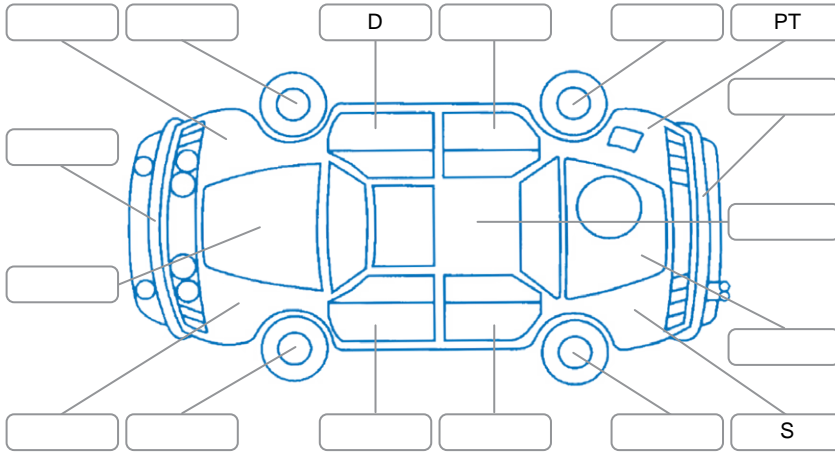

Report ID:	28,103,007	Version:	4
Created:	29 May 2026		

Make:	Nissan	Model:	Navara
Body Style:	Utility	Year:	2022
Rego No.:	NYZ364	Rego Expiry:	27 May 2026
WoF Expiry:	05 Jun 2027	Odometer:	51,476 Kms
Good No.:	28103007	VIN:	MNTCBND23A0013342
Next Service:	61500kms	Service History:	Yes

Key

S = Scratch R = Rust C = Crack * = Decals W = Significant scuffs
 D = Dent PT = Paint defect P = Pin dent SC = Stone Chips

Note: some defects and blemishes may not be displayed in the diagram

Body Inspection Comments