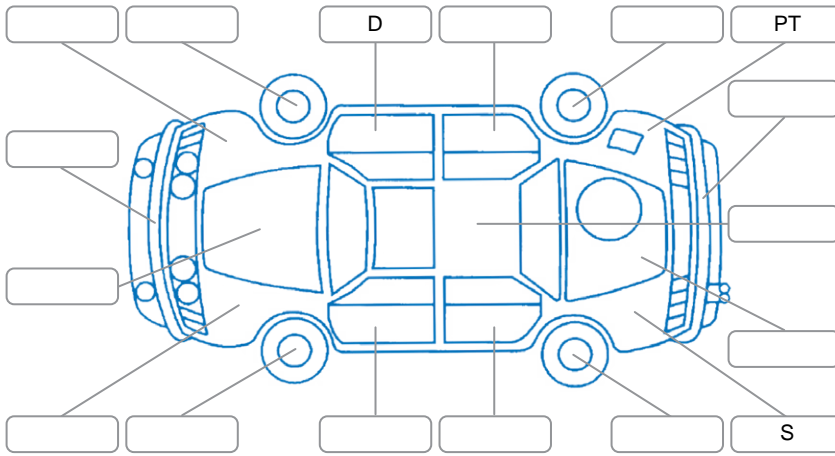

Report ID:	28,103,007	Version:	3
Created:	17 Apr 2026		

Make:	Nissan	Model:	Navara
Body Style:	Utility	Year:	2022
Rego No.:	NYZ364	Rego Expiry:	27 May 2026
WoF Expiry:	28 Jan 2027	Odometer:	51,450 Kms
Good No.:	28103007	VIN:	MNTCBND23A0013342
Next Service:	61500kms	Service History:	Yes

Key
 S = Scratch R = Rust C = Crack * = Decals W = Significant scuffs
 D = Dent PT = Paint defect P = Pin dent SC = Stone Chips

Note: some defects and blemishes may not be displayed in the diagram

Body Inspection Comments