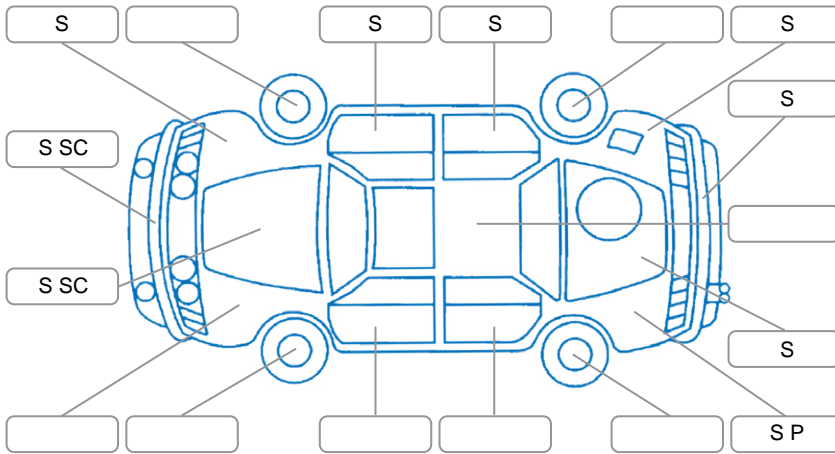

Report ID:	28,102,975	Version:	4
Created:	28 Apr 2026		

Make:	Ford	Model:	Focus
Body Style:	Hatchback	Year:	2018
Rego No.:	LHB250	Rego Expiry:	28 Oct 2026
WoF Expiry:	06 May 2027	Odometer:	131,916 Kms
Good No.:	28102975	VIN:	MPB3XXMXC3HC22813
Next Service:	141000	Service History:	No

Key
 S = Scratch R = Rust C = Crack * = Decals W = Significant scuffs
 D = Dent PT = Paint defect P = Pin dent SC = Stone Chips

Note: some defects and blemishes may not be displayed in the diagram

Body Inspection Comments

Conditions During Body Inspection: Dry

Under Carriage and Under Bonnet Inspection Comments

Interior Comments

Seats:	Average
Carpets:	Average
Panels:	Average
Dashboard:	Average

General Comments

Road Conditions During Test Drive	Wet
Engine Timing Mechanism	Cambelt
Evidence of Cam Belt Replacement	<input type="checkbox"/> Yes <input checked="" type="checkbox"/> No Kms
Inspected by:	Samuel Weir
Published by:	Ben Moon
Inspection Date:	08 Apr 2026