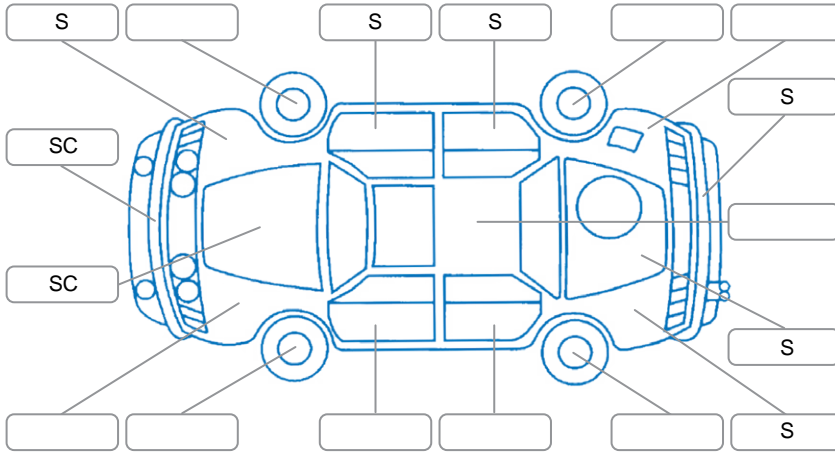

Report ID:	28,102,975	Version:	5
Created:	26 May 2026		

Make:	Ford	Model:	Focus
Body Style:	Hatchback	Year:	2018
Rego No.:	LHB250	Rego Expiry:	28 Oct 2026
WoF Expiry:	09 Jun 2026	Odometer:	131,916 Kms
Good No.:	28102975	VIN:	MPB3XXMXC3HC22813
Next Service:	141000	Service History:	No

**Key**

S = Scratch    R = Rust    C = Crack    \* = Decals    W = Significant scuffs  
 D = Dent    PT = Paint defect    P = Pin dent    SC = Stone Chips

Note: some defects and blemishes may not be displayed in the diagram