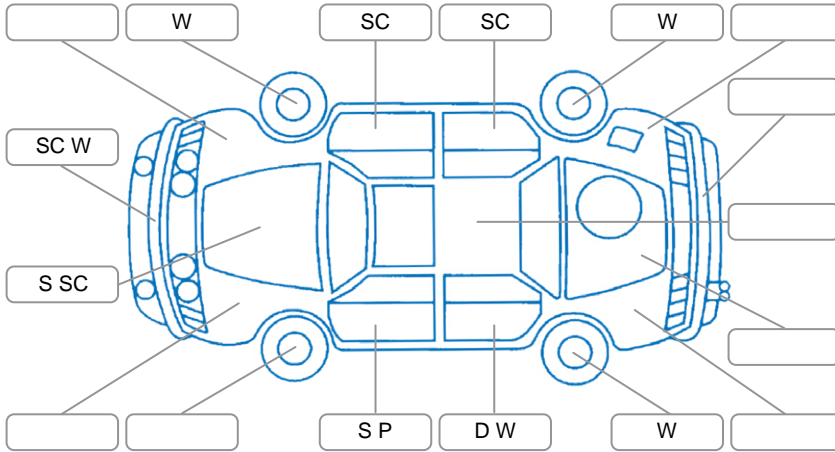

Report ID:	28,102,947	Version:	2
Created:	14 Apr 2026		

Make:	Suzuki	Model:	Swift
Body Style:	Hatchback	Year:	2012
Rego No.:	LAZ767	Rego Expiry:	22 Nov 2026
WoF Expiry:	22 Apr 2027	Odometer:	71,579 Kms
Good No.:	28102947	VIN:	7AT0GK0CX17205518
Next Service:	82,000 Kms	Service History:	Yes

**Key**

S = Scratch    R = Rust    C = Crack    \* = Decals    W = Significant scuffs  
 D = Dent    PT = Paint defect    P = Pin dent    SC = Stone Chips

Note: some defects and blemishes may not be displayed in the diagram