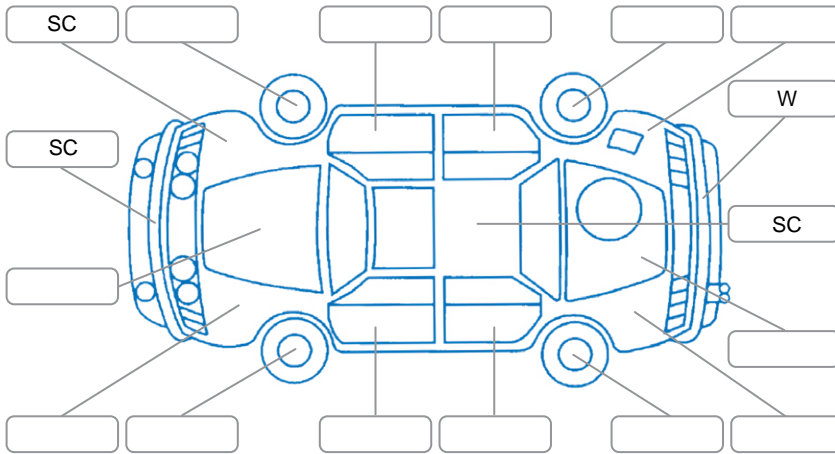

Report ID:	28,102,934	Version:	1
Created:	17 Apr 2026		

Make:	Ford	Model:	Territory
Body Style:	SUV	Year:	2012
Rego No.:	GGN627	Rego Expiry:	01 May 2026
WoF Expiry:	21 Jan 2027	Odometer:	264,632 Kms
Good No.:	28102934	VIN:	6FPAAAJGATCB64567
Next Service:	268500	Service History:	No

**Key**  
 S = Scratch    R = Rust    C = Crack    \* = Decals    W = Significant scuffs  
 D = Dent    PT = Paint defect    P = Pin dent    SC = Stone Chips

Note: some defects and blemishes may not be displayed in the diagram

### Body Inspection Comments

Rust around tail gate latch area and developing in front top rail  
 Cracked screen

Conditions During Body Inspection    Dry