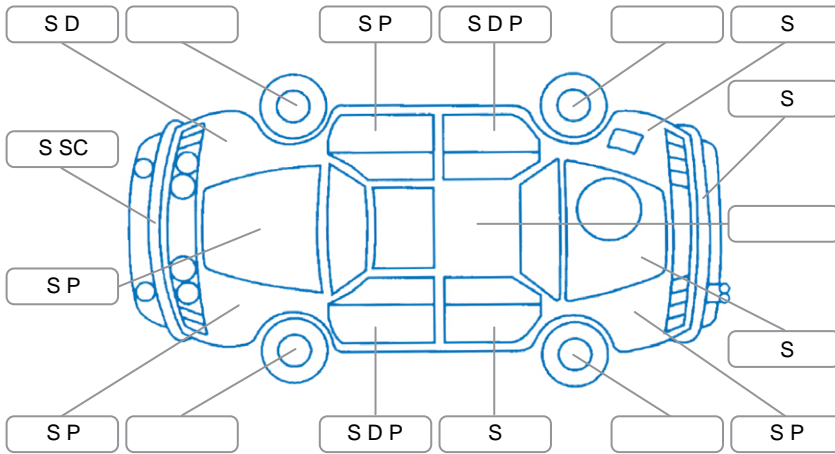

Report ID:	28,102,923	Version:	1
Created:	22 Apr 2026		

Make:	Hyundai	Model:	Kona
Body Style:	SUV	Year:	2018
Rego No.:	LKJ10	Rego Expiry:	28 Aug 2026
WoF Expiry:	21 Apr 2027	Odometer:	108,209 Kms
Good No.:	28102923	VIN:	KMHK5815WJU118624
Next Service:	115,000	Service History:	No

### Key

S = Scratch    R = Rust    C = Crack    \* = Decals    W = Significant scuffs  
 D = Dent    PT = Paint defect    P = Pin dent    SC = Stone Chips

Note: some defects and blemishes may not be displayed in the diagram