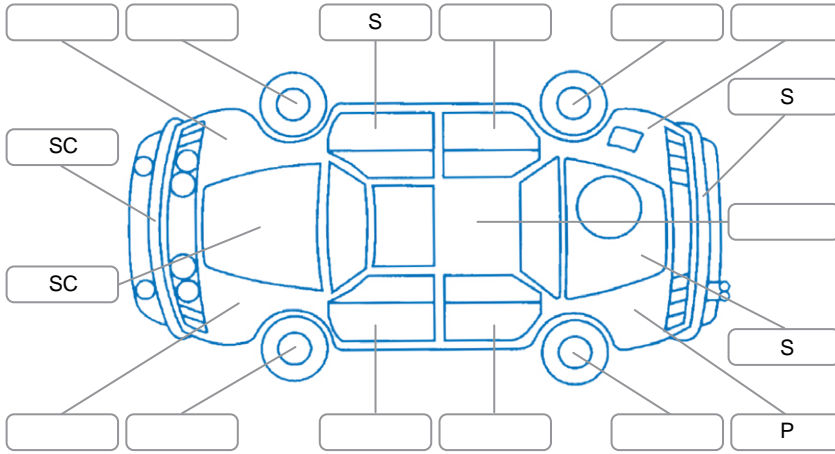

Report ID:	28,102,923	Version:	2
Created:	05 May 2026		

Make:	Hyundai	Model:	Kona
Body Style:	SUV	Year:	2018
Rego No.:	LKJ10	Rego Expiry:	28 Aug 2026
WoF Expiry:	21 Apr 2027	Odometer:	108,209 Kms
Good No.:	28102923	VIN:	KMHK5815WJU118624
Next Service:	115,000	Service History:	No

Key

S = Scratch R = Rust C = Crack * = Decals W = Significant scuffs
D = Dent PT = Paint defect P = Pin dent SC = Stone Chips

Note: some defects and blemishes may not be displayed in the diagram

Body Inspection Comments

Conditions During Body Inspection: Dry

Under Carriage and Under Bonnet Inspection Comments

Interior Comments

Seats:	Average
Carpets:	Average
Panels:	Average
Dashboard:	Average

General Comments

Road Conditions During Test Drive	Dry
Engine Timing Mechanism	Timing Chain
Evidence of Cam Belt Replacement	<input type="checkbox"/> Yes <input type="checkbox"/> No Kms