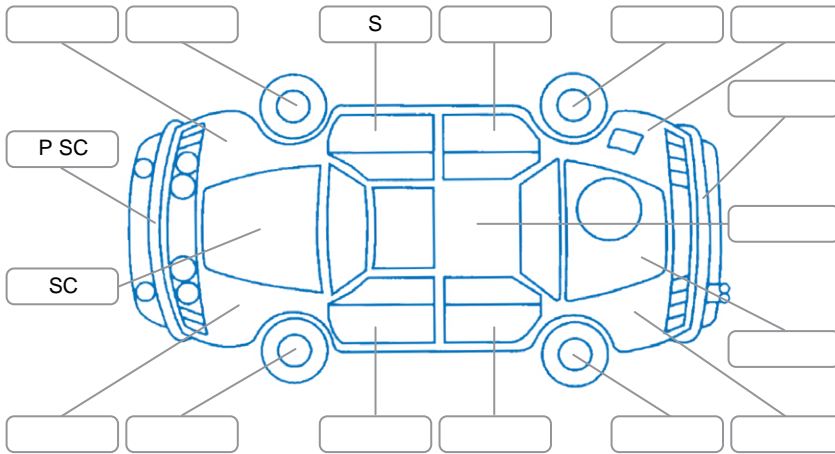

Report ID:	28,102,812	Version:	1
Created:	17 Apr 2026		

Make:	Suzuki	Model:	Vitara
Body Style:	SUV	Year:	2019
Rego No.:	MNQ861	Rego Expiry:	30 Jun 2026
WoF Expiry:	17 Nov 2026	Odometer:	133,842 Kms
Good No.:	28102812	VIN:	TSMLYDA1S00739356
Next Service:	140,000	Service History:	Yes

### Key

S = Scratch    R = Rust    C = Crack    \* = Decals    W = Significant scuffs  
 D = Dent    PT = Paint defect    P = Pin dent    SC = Stone Chips

Note: some defects and blemishes may not be displayed in the diagram