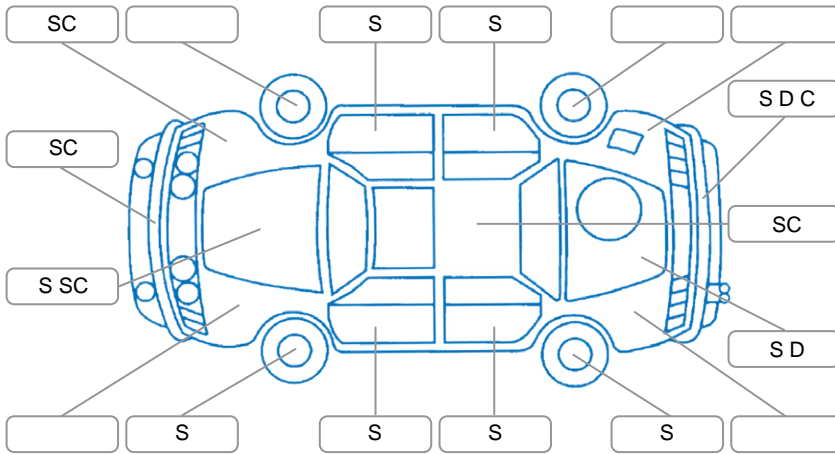

Report ID:	28,102,779	Version:	1
Created:	07 Apr 2026		

Make:	Toyota	Model:	Vanguard
Body Style:	Wagon	Year:	2013
Rego No.:	REH521	Rego Expiry:	11 May 2026
WoF Expiry:	09 May 2026	Odometer:	123,640 Kms
Good No.:	28102779	VIN:	7AT0H65BX25250444
Next Service:	115,000	Service History:	No

Key

S = Scratch R = Rust C = Crack * = Decals W = Significant scuffs
 D = Dent PT = Paint defect P = Pin dent SC = Stone Chips

Note: some defects and blemishes may not be displayed in the diagram

Body Inspection Comments

Headlights are cloudy, left tail light damaged, rear bumper cracked and needs alignment,

Conditions During Body Inspection: Wet

Under Carriage and Under Bonnet Inspection Comments

Interior Comments

Seats:	stains
Carpets:	Good
Panels:	Good
Dashboard:	Good