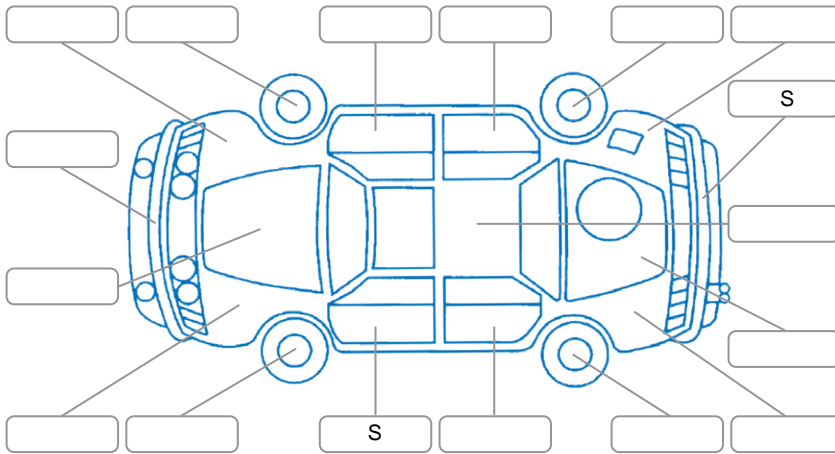

Report ID:	28,102,705	Version:	1
Created:	29 Apr 2026		

Make:	LDV	Model:	T60
Body Style:	Utility	Year:	2022
Rego No.:	PKZ488	Rego Expiry:	28 Feb 2026
WoF Expiry:	17 Nov 2026	Odometer:	15,477 Kms
Good No.:	28102705	VIN:	LSFAM11CXNA104657
Next Service:	unknown	Service History:	No

Key
 S = Scratch R = Rust C = Crack * = Decals W = Significant scuffs
 D = Dent PT = Paint defect P = Pin dent SC = Stone Chips

Note: some defects and blemishes may not be displayed in the diagram

Body Inspection Comments