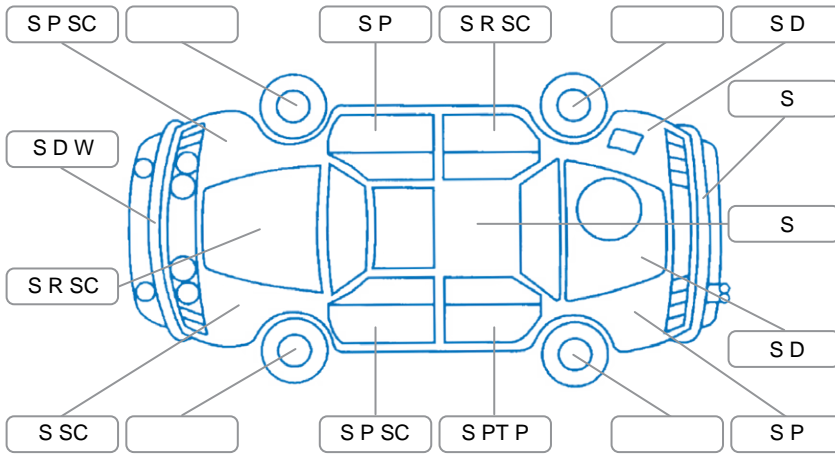

Report ID:	28,102,463	Version:	2
Created:	23 Apr 2026		

Make:	Mazda	Model:	Bt-50
Body Style:	Utility	Year:	2019
Rego No.:	MDY310	Rego Expiry:	29 Mar 2026
WoF Expiry:	01 May 2027	Odometer:	171,092 Kms
Good No.:	28102463	VIN:	MMOUR0YG100936450
Next Service:	181,000	Service History:	No

Key

S = Scratch R = Rust C = Crack * = Decals W = Significant scuffs
 D = Dent PT = Paint defect P = Pin dent SC = Stone Chips

Note: some defects and blemishes may not be displayed in the diagram

Body Inspection Comments

Conditions During Body Inspection: Wet

Under Carriage and Under Bonnet Inspection Comments

Interior Comments

Seats:	Average
Carpets:	Average
Panels:	Average
Dashboard:	Average

General Comments

Road Conditions During Test Drive	Wet	
Engine Timing Mechanism	Timing Chain	
Evidence of Cam Belt Replacement	<input type="checkbox"/> Yes <input type="checkbox"/> No	Kms
Inspected by:	Samuel Weir	
Published by:	James Scott	
Inspection Date:	07 Apr 2026	