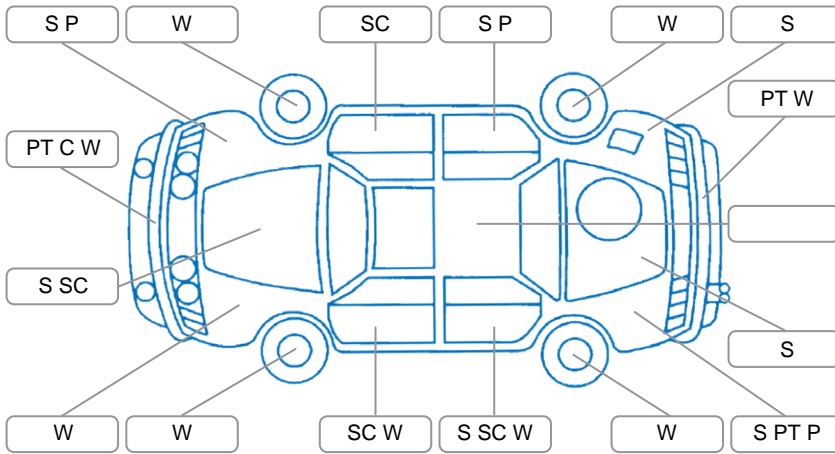

Report ID:	28,102,416	Version:	4
Created:	01 May 2026		

Make:	Subaru	Model:	Legacy
Body Style:	Wagon	Year:	2013
Rego No.:	PZQ105	Rego Expiry:	11 Jun 2026
WoF Expiry:	29 Sep 2026	Odometer:	217,133 Kms
Good No.:	28102416	VIN:	7AT0GF0BX23015044
Next Service:	225,000 Kms	Service History:	No

Key
 S = Scratch R = Rust C = Crack * = Decals W = Significant scuffs
 D = Dent PT = Paint defect P = Pin dent SC = Stone Chips

Note: some defects and blemishes may not be displayed in the diagram

Body Inspection Comments

Left headlight cracked

Conditions During Body Inspection

Dry

Under Carriage and Under Bonnet Inspection Comments

AWD

Interior Comments

Seats: Good

Carpets: Good