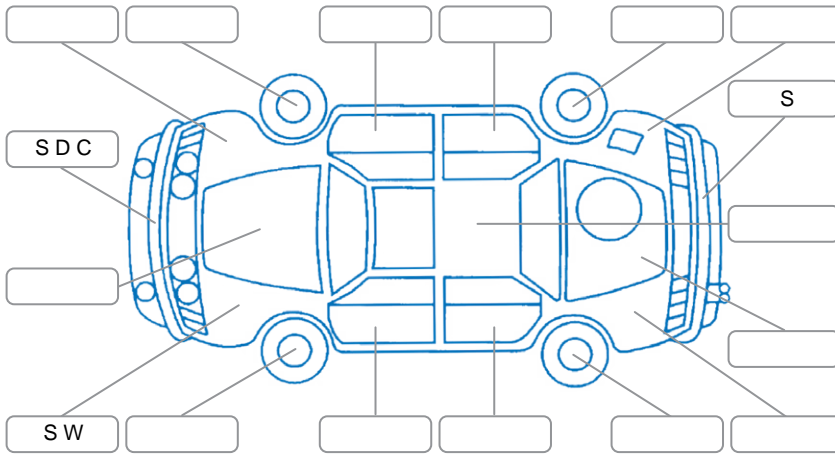

Report ID:	28,102,353	Version:	2
Created:	14 Apr 2026		

Make:	Subaru	Model:	Impreza
Body Style:	Wagon	Year:	2013
Rego No.:	QYE945	Rego Expiry:	13 Aug 2026
WoF Expiry:	22 Nov 2026	Odometer:	38,536 Kms
Good No.:	28102353	VIN:	7AT0GF09X24036241
Next Service:	asap	Service History:	No

### Key

S = Scratch    R = Rust    C = Crack    \* = Decals    W = Significant scuffs  
 D = Dent    PT = Paint defect    P = Pin dent    SC = Stone Chips

Note: some defects and blemishes may not be displayed in the diagram