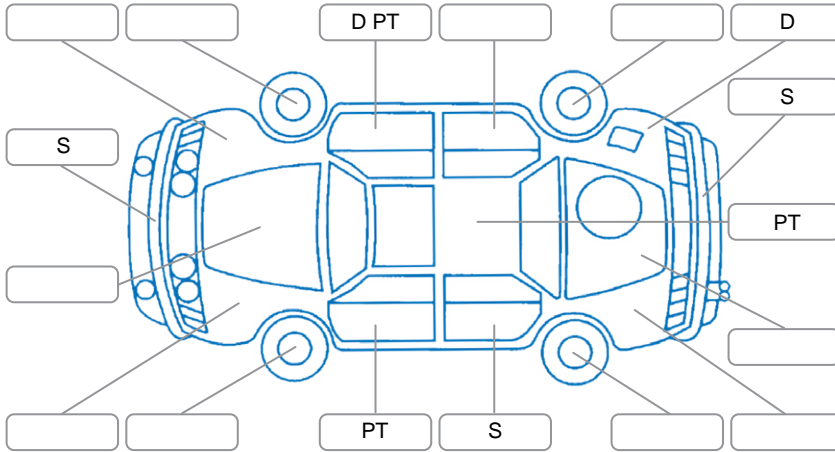

Key

S = Scratch R = Rust C = Crack * = Decals W = Significant scuffs
 D = Dent PT = Paint defect P = Pin dent SC = Stone Chips

Note: some defects and blemishes may not be displayed in the diagram

Body Inspection Comments

General Comments

Driver body seal torn, driver seat belt frayed, leftwing mirror not folding, radio aerial missing,

Road Conditions During Test Drive

Wet

Engine Timing Mechanism

Timing Chain

Evidence of Cam Belt Replacement