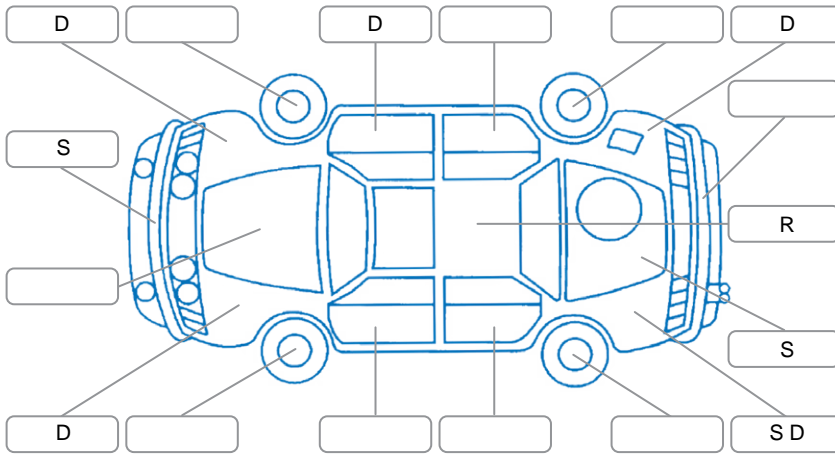

Report ID:	28,102,324	Version:	1
Created:	08 Apr 2026		

Make:	Mazda	Model:	Bt-50
Body Style:	Utility	Year:	2018
Rego No.:	LPC826	Rego Expiry:	09 Aug 2026
WoF Expiry:	19 Mar 2027	Odometer:	140,393 Kms
Good No.:	28102324	VIN:	MMOUR0YG100816832
Next Service:	144,956 kms	Service History:	Yes

**Key**

S = Scratch    R = Rust    C = Crack    \* = Decals    W = Significant scuffs  
 D = Dent    PT = Paint defect    P = Pin dent    SC = Stone Chips

Note: some defects and blemishes may not be displayed in the diagram

Seats:	Average
Carpets:	Average
Panels:	Average
Dashboard:	Average

**General Comments**

Driver seat torn, driver body seal torn, interior roof stain, middle console side air vent broken, steering wheel worn,