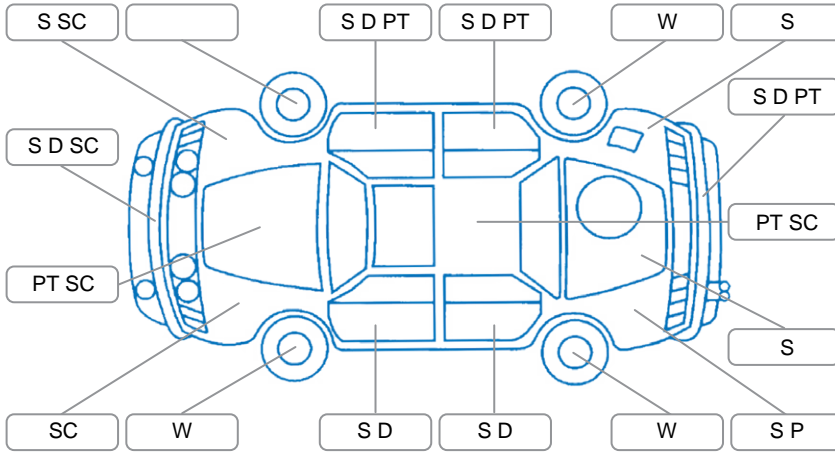

Report ID:	28,102,297	Version:	1
Created:	07 Apr 2026		

Make:	Lexus	Model:	IS250
Body Style:	Sedan	Year:	2007
Rego No.:	KQZ773	Rego Expiry:	12 Jun 2026
WoF Expiry:	12 Dec 2026	Odometer:	211,430 Kms
Good No.:	28102297	VIN:	7AT0B00EX16049303
Next Service:	215,980kms	Service History:	No

Key

S = Scratch R = Rust C = Crack * = Decals W = Significant scuffs
 D = Dent PT = Paint defect P = Pin dent SC = Stone Chips

Note: some defects and blemishes may not be displayed in the diagram

Body Inspection Comments