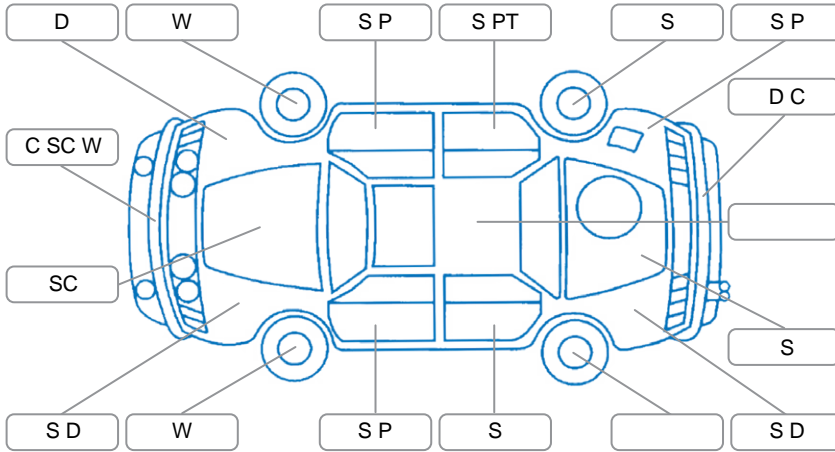

Report ID:	28,102,189	Version:	1
Created:	07 Apr 2026		

Make:	Ford	Model:	Mondeo
Body Style:	Sedan	Year:	2010
Rego No.:	FHF668	Rego Expiry:	31 Jul 2026
WoF Expiry:	30 Sep 2026	Odometer:	201,734 Kms
Good No.:	28102189	VIN:	WF0DXXGBBD9B01796
Next Service:	209932	Service History:	No

Key

S = Scratch R = Rust C = Crack * = Decals W = Significant scuffs
 D = Dent PT = Paint defect P = Pin dent SC = Stone Chips

Note: some defects and blemishes may not be displayed in the diagram

Body Inspection Comments

R/H Sill Dent, Hood lining Grab Handles Broken x 2 , Front Bumper lower Grill Broken,

Conditions During Body Inspection

Dry

Under Carriage and Under Bonnet Inspection Comments

Oil seepage lower engine Area, surface rust on suspension components.