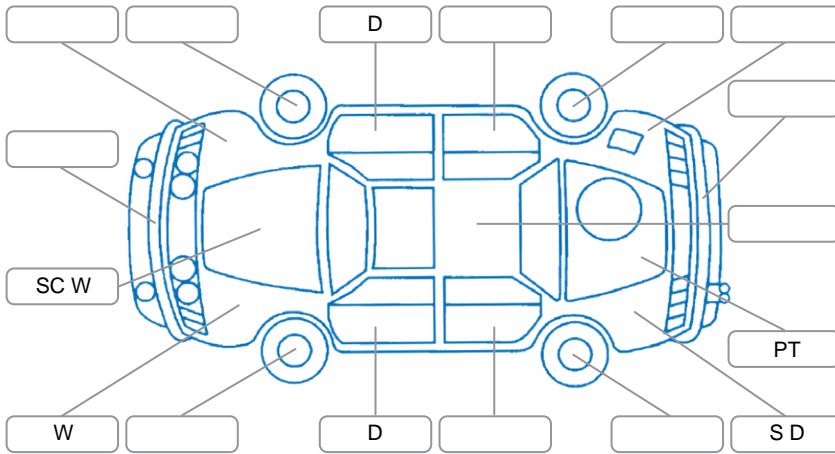

Report ID:	28,102,143	Version:	1
Created:	14 Apr 2026		

Make:	Mazda	Model:	Demio
Body Style:	Hatchback	Year:	2012
Rego No.:	LGD216	Rego Expiry:	14 Sep 2026
WoF Expiry:	24 Apr 2027	Odometer:	91,890 Kms
Good No.:	28102143	VIN:	7AT0C12HX18122542
Next Service:	102000	Service History:	No

Key
 S = Scratch R = Rust C = Crack * = Decals W = Significant scuffs
 D = Dent PT = Paint defect P = Pin dent SC = Stone Chips

Note: some defects and blemishes may not be displayed in the diagram

Body Inspection Comments

Conditions During Body Inspection: Wet Dry

Under Carriage and Under Bonnet Inspection Comments

Interior Comments

Seats:	Good
Carpets:	Good
Panels:	Good
Dashboard:	Good

General Comments

Road Conditions During Test Drive	Dry	
Engine Timing Mechanism	Timing Chain	
Evidence of Cam Belt Replacement	<input type="checkbox"/> Yes <input type="checkbox"/> No	Kms
Inspected by:	Greg Morgan	
Published by:	Bailey Seymour	
Inspection Date:	08 Apr 2026	