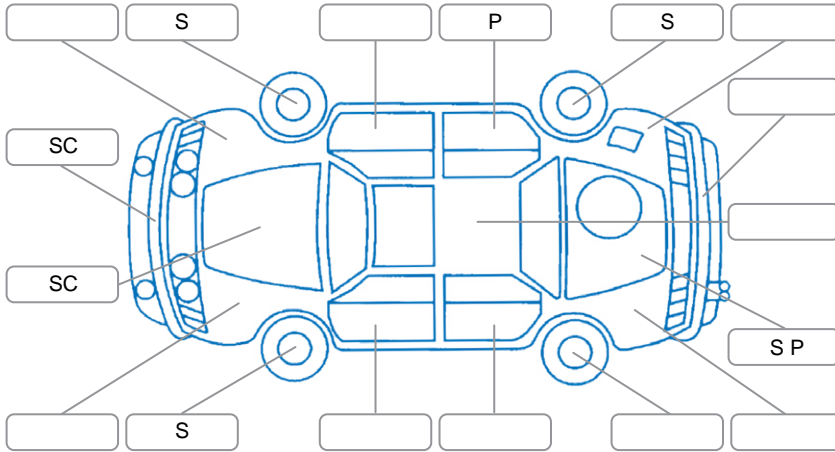

Report ID:	28,102,136	Version:	4
Created:	30 Apr 2026		

Make:	Ssangyong	Model:	Rhino
Body Style:	Utility	Year:	2021
Rego No.:	NSR207	Rego Expiry:	16 Sep 2026
WoF Expiry:	06 May 2027	Odometer:	90,641 Kms
Good No.:	28102136	VIN:	KPAYA1EESMP145860
Next Service:	100,651km	Service History:	Yes

Key

S = Scratch R = Rust C = Crack * = Decals W = Significant scuffs
 D = Dent PT = Paint defect P = Pin dent SC = Stone Chips

Note: some defects and blemishes may not be displayed in the diagram

Body Inspection Comments

Mark from repaired chip in windscreen.

Conditions During Body Inspection	Dry
-----------------------------------	-----

Under Carriage and Under Bonnet Inspection Comments

Interior Comments

Seats:	Good
Carpets:	Good
Panels:	Good
Dashboard:	Good