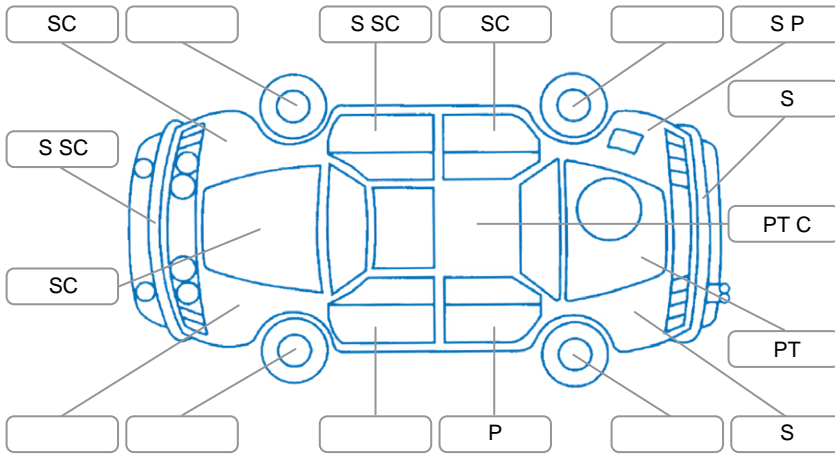

Report ID:	28,102,087	Version:	2
Created:	15 Apr 2026		

Make:	Toyota	Model:	Blade
Body Style:	Hatchback	Year:	2008
Rego No.:	KUS192	Rego Expiry:	05 Dec 2026
WoF Expiry:	09 Oct 2026	Odometer:	197,829 Kms
Good No.:	28102087	VIN:	7AT0H656X17026235
Next Service:	207,836km	Service History:	No

Key
 S = Scratch R = Rust C = Crack * = Decals W = Significant scuffs
 D = Dent PT = Paint defect P = Pin dent SC = Stone Chips

Note: some defects and blemishes may not be displayed in the diagram

Body Inspection Comments

Moisture in inner tail lights.

Conditions During Body Inspection

Wet

Under Carriage and Under Bonnet Inspection Comments

Interior Comments

Seats:	Average
Carpets:	Average
Panels:	Cargo tray missing.
Dashboard:	Average