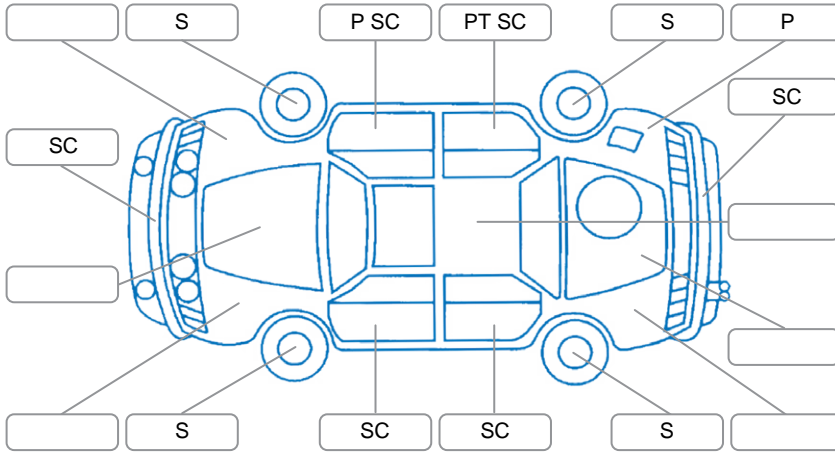

Report ID:	28,102,056	Version:	2
Created:	16 Apr 2026		

Make:	Lexus	Model:	IS250
Body Style:	Sedan	Year:	2007
Rego No.:	GTJ320	Rego Expiry:	18 Jul 2026
WoF Expiry:	01 Apr 2027	Odometer:	259,374 Kms
Good No.:	28102056	VIN:	7AT0B00EX13040079
Next Service:	269,412km	Service History:	No

Key

S = Scratch R = Rust C = Crack * = Decals W = Significant scuffs
 D = Dent PT = Paint defect P = Pin dent SC = Stone Chips

Note: some defects and blemishes may not be displayed in the diagram

Body Inspection Comments

Front bumper bottom lip damaged.
 Left side skirt scratched.

Conditions During Body Inspection

Dry

Under Carriage and Under Bonnet Inspection Comments

Interior Comments

Seats:	Average
Carpets:	Average
Panels:	Door panel coating damaged.
Dashboard:	Dashboard coating damaged.