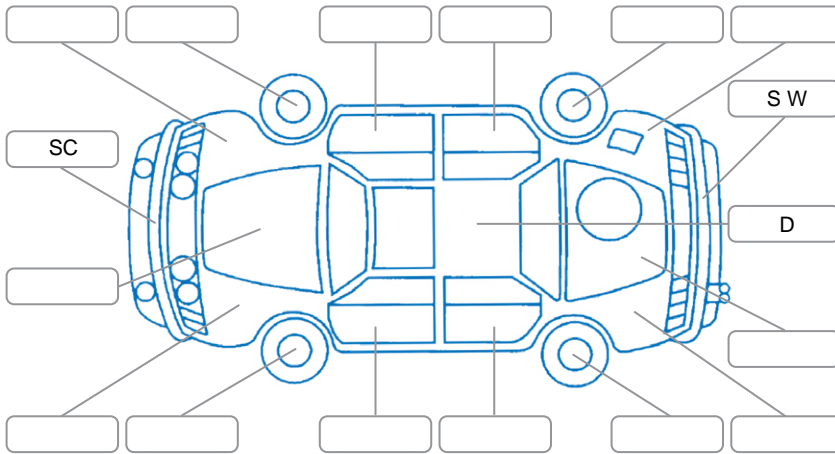

Report ID:	28,102,041	Version:	2
Created:	14 Apr 2026		

Make:	Holden	Model:	Captiva 7
Body Style:	SUV	Year:	2016
Rego No.:	KDS348	Rego Expiry:	31 Jul 2026
WoF Expiry:	27 Apr 2027	Odometer:	136,890 Kms
Good No.:	28102041	VIN:	KL3CD2659GB534793
Next Service:	147000	Service History:	Yes

Key
 S = Scratch R = Rust C = Crack * = Decals W = Significant scuffs
 D = Dent PT = Paint defect P = Pin dent SC = Stone Chips

Note: some defects and blemishes may not be displayed in the diagram

Body Inspection Comments

Conditions During Body Inspection: Dry

Under Carriage and Under Bonnet Inspection Comments

Interior Comments

Seats:	Good
Carpets:	Good
Panels:	Good
Dashboard:	Good

General Comments

Road Conditions During Test Drive	Dry		
Engine Timing Mechanism	Timing Chain		
Evidence of Cam Belt Replacement	<input type="checkbox"/> Yes	<input type="checkbox"/> No	Kms
Inspected by:	Greg Morgan		
Published by:	Michael Little		
Inspection Date:	07 Apr 2026		