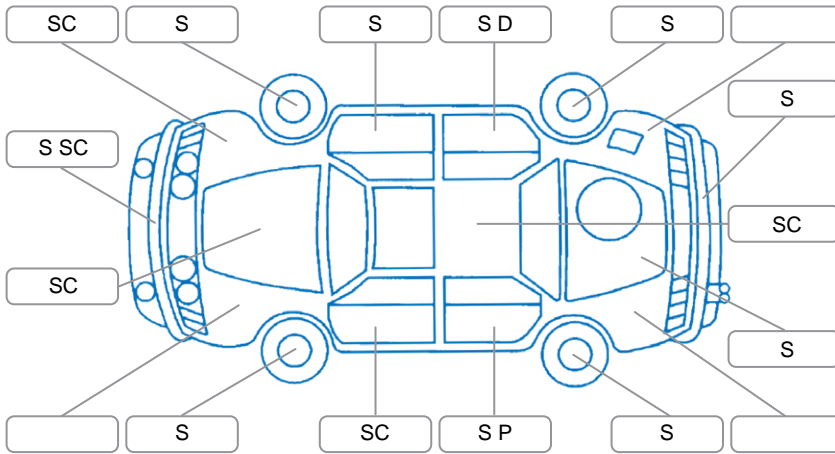

Key

S = Scratch R = Rust C = Crack * = Decals W = Significant scuffs
 D = Dent PT = Paint defect P = Pin dent SC = Stone Chips

Note: some defects and blemishes may not be displayed in the diagram

Body Inspection Comments

Stone chips in the windscreen, scratch in right rear window,

Conditions During Body Inspection

Wet

Under Carriage and Under Bonnet Inspection Comments

Oil leak,

Interior Comments

Seats: wear and tear,

Carpets: stains