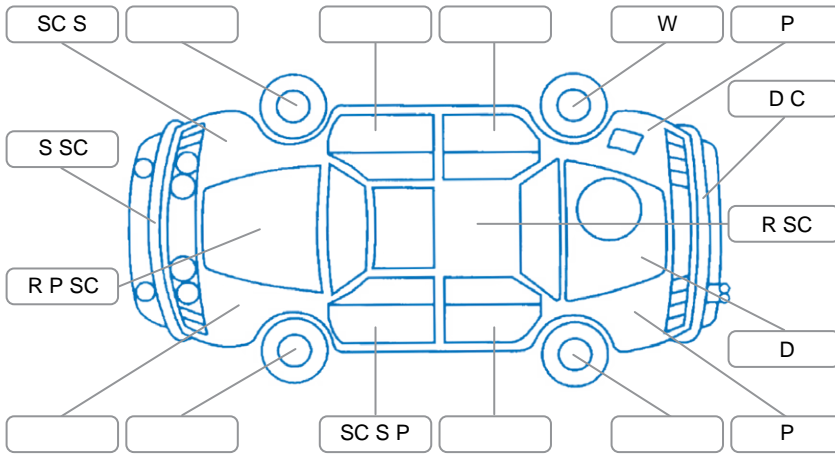

Key
 S = Scratch R = Rust C = Crack * = Decals W = Significant scuffs
 D = Dent PT = Paint defect P = Pin dent SC = Stone Chips

Note: some defects and blemishes may not be displayed in the diagram

Body Inspection Comments

Rear impact damage,

Conditions During Body Inspection

Wet

Under Carriage and Under Bonnet Inspection Comments

Left rear tyre low, right rear tyre cracks, left B pillar scratches, driver's step plate scratches,