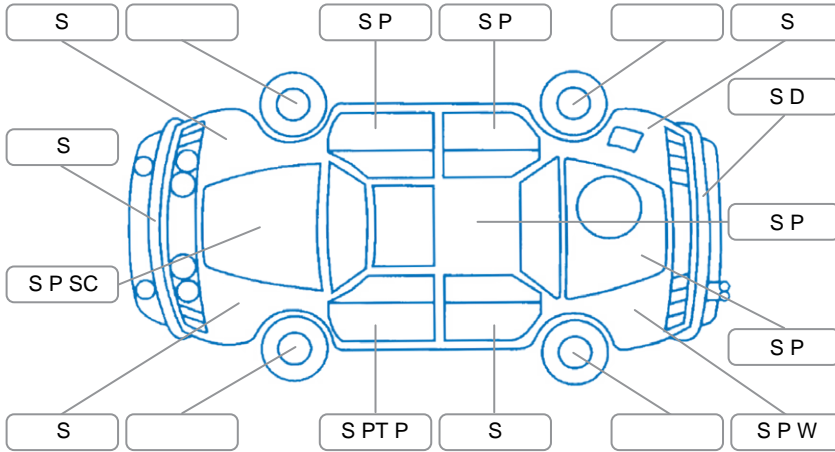

Report ID:	28,101,857	Version:	2
Created:	24 Apr 2026		

Make:	Hyundai	Model:	Tucson
Body Style:	SUV	Year:	2008
Rego No.:	ELS736	Rego Expiry:	07 May 2026
WoF Expiry:	10 Aug 2026	Odometer:	166,432 Kms
Good No.:	28101857	VIN:	KMHJN81BR8U760466
Next Service:	175766	Service History:	No

Key

S = Scratch R = Rust C = Crack * = Decals W = Significant scuffs
 D = Dent PT = Paint defect P = Pin dent SC = Stone Chips

Note: some defects and blemishes may not be displayed in the diagram

Body Inspection Comments

Conditions During Body Inspection

Dry

Under Carriage and Under Bonnet Inspection Comments

Interior Comments

Seats:	Average
Carpets:	Average
Panels:	Average
Dashboard:	Average

General Comments

Road Conditions During Test Drive	Dry		
Engine Timing Mechanism	Cambelt		
Evidence of Cam Belt Replacement	<input checked="" type="checkbox"/> Yes	<input type="checkbox"/> No	89,868 Kms
Inspected by:	Samuel Weir		
Published by:	Andrew Totton		
Inspection Date:	07 Apr 2026		