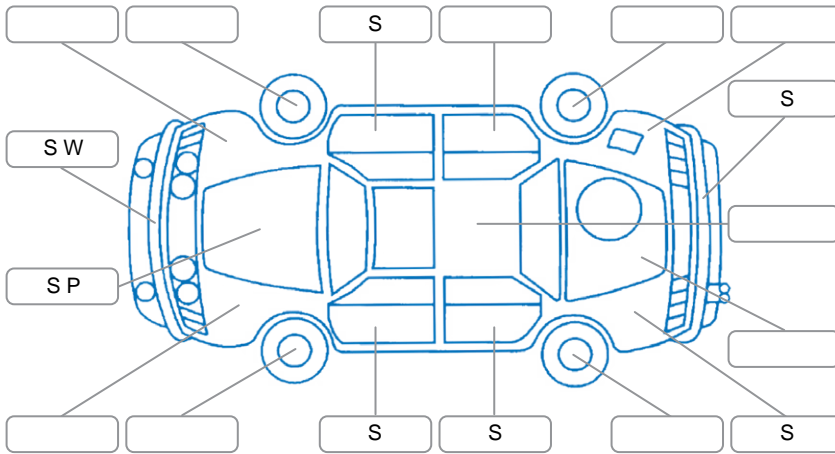

Report ID:	28,101,842	Version:	1
Created:	20 Apr 2026		

Make:	Hyundai	Model:	Elantra
Body Style:	Sedan	Year:	2012
Rego No.:	GFW199	Rego Expiry:	31 Aug 2026
WoF Expiry:	15 Aug 2026	Odometer:	117,939 Kms
Good No.:	28101842	VIN:	KMHDH41EMCU416009
Next Service:	128000	Service History:	No

**Key**  
 S = Scratch    R = Rust    C = Crack    \* = Decals    W = Significant scuffs  
 D = Dent    PT = Paint defect    P = Pin dent    SC = Stone Chips

Note: some defects and blemishes may not be displayed in the diagram