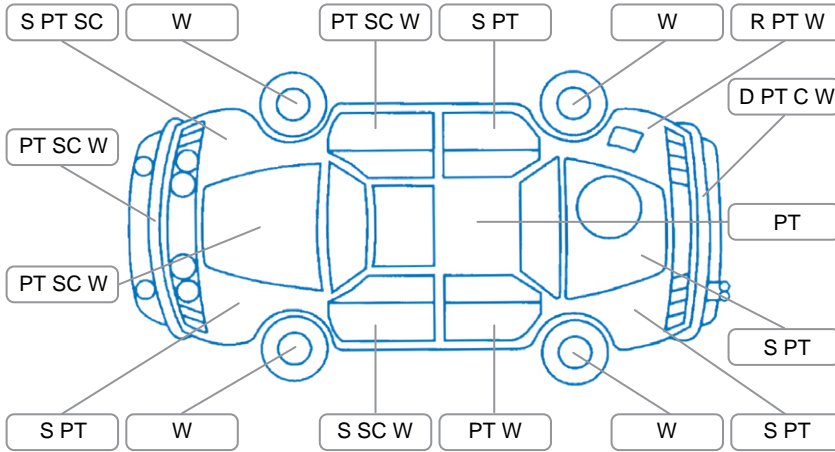

Key

S = Scratch R = Rust C = Crack * = Decals W = Significant scuffs
 D = Dent PT = Paint defect P = Pin dent SC = Stone Chips

Note: some defects and blemishes may not be displayed in the diagram

Body Inspection Comments

Under Carriage and Under Bonnet Inspection Comments

Engine oil weep and seep

Interior Comments

Seats:	Average
Carpets:	Average
Panels:	Average
Dashboard:	Average

General Comments

FWD
 Radio code locked

Road Conditions During Test Drive	Dry
Engine Timing Mechanism	Timing Chain
Evidence of Cam Belt Replacement	<input type="checkbox"/> Yes <input type="checkbox"/> No Kms
Inspected by:	Ryan Scott
Published by:	William Thong-On
Inspection Date:	09 Apr 2026