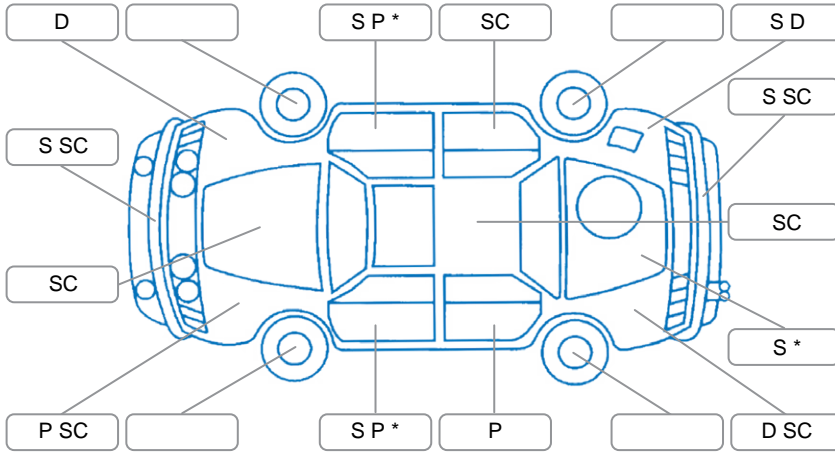

Report ID:	28,101,803	Version:	2
Created:	17 Apr 2026		

Make:	Nissan	Model:	Navara
Body Style:	Utility	Year:	2022
Rego No.:	PCH37	Rego Expiry:	02 May 2026
WoF Expiry:	18 Mar 2027	Odometer:	77,345 Kms
Good No.:	28101803	VIN:	MNTCBND23A0013306
Next Service:	83000	Service History:	Yes

Key

S = Scratch R = Rust C = Crack * = Decals W = Significant scuffs
 D = Dent PT = Paint defect P = Pin dent SC = Stone Chips

Note: some defects and blemishes may not be displayed in the diagram

Body Inspection Comments

RF door seal torn, Right taillight chipped on edge.

Conditions During Body Inspection

Wet

Under Carriage and Under Bonnet Inspection Comments

4WD

Underbody surface rust - has been partial repaired.

Interior Comments