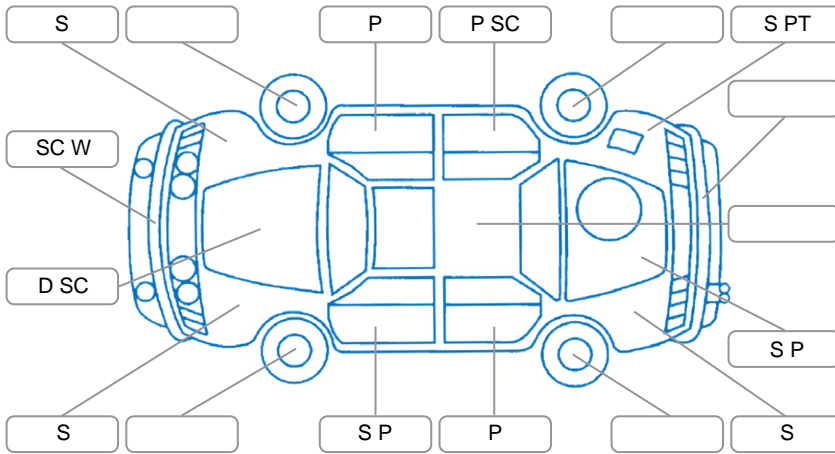

Report ID:	28,101,793	Version:	2
Created:	08 Apr 2026		

Make:	Holden	Model:	Colorado
Body Style:	Utility	Year:	2019
Rego No.:	MPQ198	Rego Expiry:	19 Jun 2026
WoF Expiry:	25 Dec 2026	Odometer:	83,660 Kms
Good No.:	28101793	VIN:	MMU148CK0LH619698
Next Service:	19/6/26 or 88500km	Service History:	Yes

**Key**

S = Scratch    R = Rust    C = Crack    \* = Decals    W = Significant scuffs  
 D = Dent    PT = Paint defect    P = Pin dent    SC = Stone Chips

Note: some defects and blemishes may not be displayed in the diagram