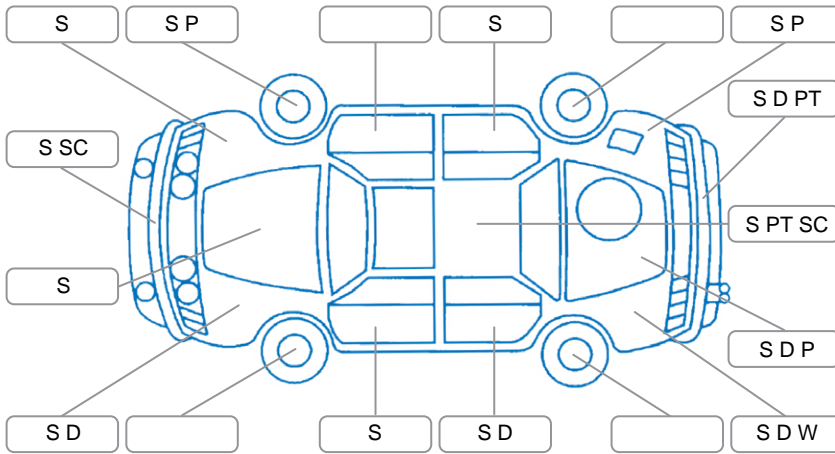

Report ID:	28,101,755	Version:	2
Created:	28 Apr 2026		

Make:	Ssangyong	Model:	Actyon Sport
Body Style:	Utility	Year:	2018
Rego No.:	LHG963	Rego Expiry:	26 Nov 2026
WoF Expiry:	07 May 2027	Odometer:	124,493 Kms
Good No.:	28101755	VIN:	KPADA1EESJP322996
Next Service:	133000	Service History:	No

Key

S = Scratch R = Rust C = Crack * = Decals W = Significant scuffs
 D = Dent PT = Paint defect P = Pin dent SC = Stone Chips

Note: some defects and blemishes may not be displayed in the diagram

Body Inspection Comments

Conditions During Body Inspection: Dry

Under Carriage and Under Bonnet Inspection Comments

Interior Comments

Seats:	Average
Carpets:	Average
Panels:	Average
Dashboard:	Average

General Comments

Road Conditions During Test Drive	Dry		
Engine Timing Mechanism	Timing Chain		
Evidence of Cam Belt Replacement	<input type="checkbox"/> Yes	<input type="checkbox"/> No	Kms
Inspected by:	Samuel Weir		
Published by:	James Scott		
Inspection Date:	07 Apr 2026		