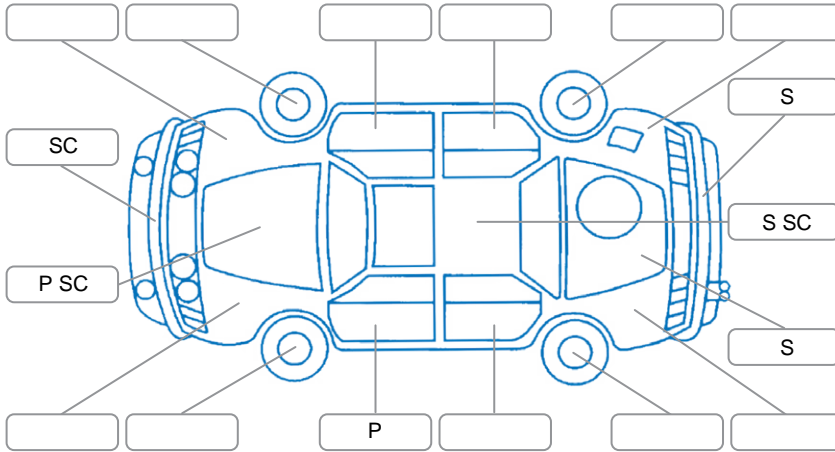

Key

S = Scratch R = Rust C = Crack * = Decals W = Significant scuffs
 D = Dent PT = Paint defect P = Pin dent SC = Stone Chips

Note: some defects and blemishes may not be displayed in the diagram

Body Inspection Comments

Drivers door shut dented.

Conditions During Body Inspection

Dry

Under Carriage and Under Bonnet Inspection Comments

Interior Comments

Seats:	Good
Carpets:	Average
Panels:	Tail light access panel & cargo blind missing.
Dashboard:	Good