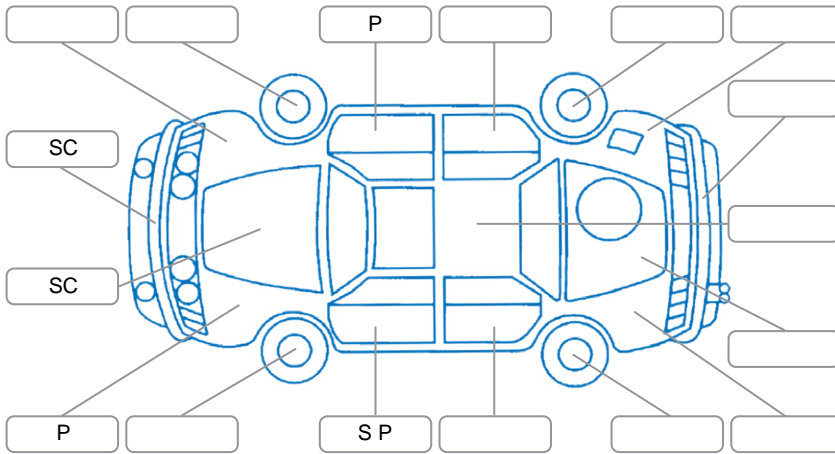

Report ID:	28,101,512	Version:	2
Created:	30 Apr 2026		

Make:	Mercedes-Benz	Model:	MI350
Body Style:	Wagon	Year:	2015
Rego No.:	RDS250	Rego Expiry:	01 Jan 2027
WoF Expiry:	06 Mar 2027	Odometer:	204,186 Kms
Good No.:	28101512	VIN:	WDC1660242A500378
Next Service:	26/9/26 or 214000km	Service History:	No

**Key**  
 S = Scratch    R = Rust    C = Crack    \* = Decals    W = Significant scuffs  
 D = Dent    PT = Paint defect    P = Pin dent    SC = Stone Chips

Note: some defects and blemishes may not be displayed in the diagram