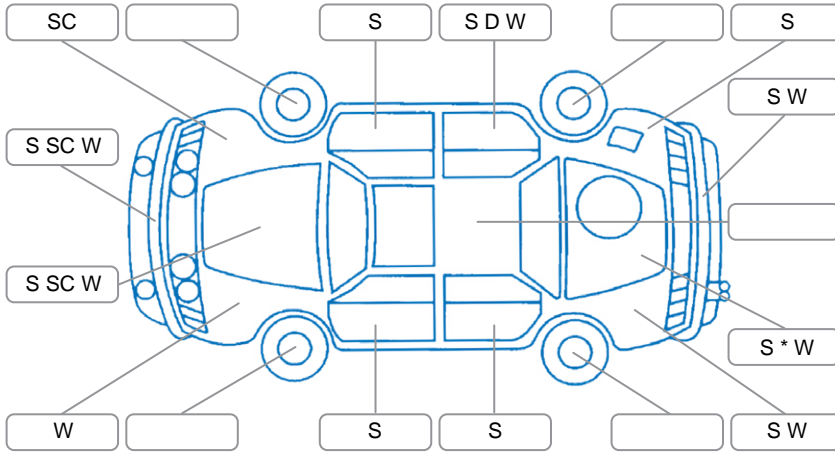

Report ID:	28,101,499	Version:	2
Created:	21 Apr 2026		

Make:	Mercedes-Benz	Model:	C-Class
Body Style:	Sedan	Year:	2008
Rego No.:	RRN136	Rego Expiry:	20 May 2026
WoF Expiry:	07 Mar 2027	Odometer:	134,034 Kms
Good No.:	28101499	VIN:	WDD2040412A096157
Next Service:	143000	Service History:	No

Key

S = Scratch R = Rust C = Crack * = Decals W = Significant scuffs
 D = Dent PT = Paint defect P = Pin dent SC = Stone Chips

Note: some defects and blemishes may not be displayed in the diagram

Body Inspection Comments

Conditions During Body Inspection: Dry Wet

Under Carriage and Under Bonnet Inspection Comments

Interior Comments

Seats:	Average
Carpets:	Average
Panels:	Average
Dashboard:	Average

General Comments

Road Conditions During Test Drive	Wet	
Engine Timing Mechanism	Timing Chain	
Evidence of Cam Belt Replacement	<input type="checkbox"/> Yes <input type="checkbox"/> No	Kms
Inspected by:	Finlay Lemmens	
Published by:	Luke Saunders	
Inspection Date:	14 Apr 2026	