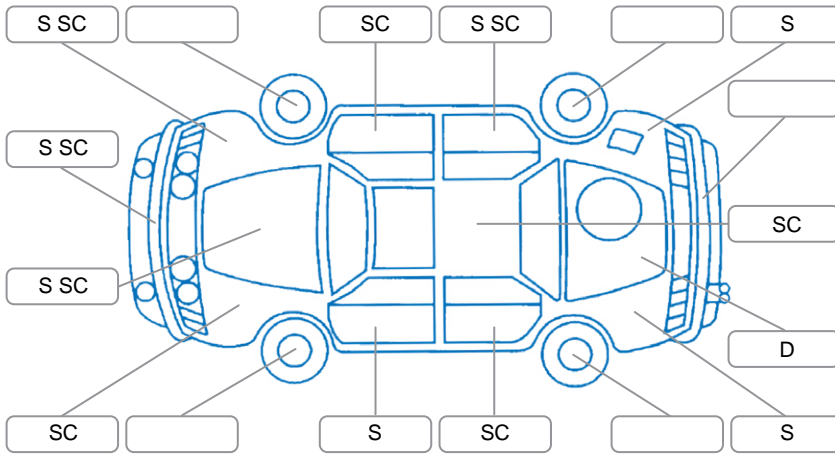

Report ID:	28,101,358	Version:	5
Created:	10 Apr 2026		

Make:	Ford	Model:	Ranger
Body Style:	Utility	Year:	2021
Rego No.:	NPS846	Rego Expiry:	04 Jul 2026
WoF Expiry:	15 Jul 2026	Odometer:	124,731 Kms
Good No.:	28101358	VIN:	MNAUMFF50MW160970
Next Service:	130844	Service History:	No

Key

S = Scratch R = Rust C = Crack * = Decals W = Significant scuffs
 D = Dent PT = Paint defect P = Pin dent SC = Stone Chips

Note: some defects and blemishes may not be displayed in the diagram

Body Inspection Comments

Right tail light cracked

Conditions During Body Inspection

Dry

Under Carriage and Under Bonnet Inspection Comments

Rear wheel drive

Interior Comments

Seats: Good

Carpets: Good

Panels: Good

Dashboard: Good

General Comments

Road Conditions During Test Drive: Dry

Engine Timing Mechanism: Timing Chain

Evidence of Cam Belt Replacement: Yes No Kms

Inspected by: Jesse Roberts

Published by: Jesse Roberts